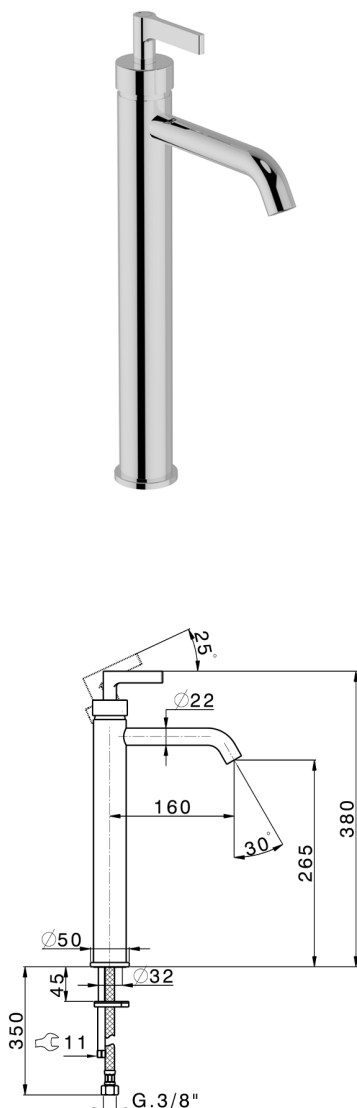

## Single lever tall basin mixer GRACE\_GC004540

MODEL **GC004540**

Single lever tall basin mixer, without automatic pop-up waste, G.3/8" stainless steel flexible hose

### AVAILABLE FINISHINGS

-  **21** 21 Chrome
-  **2F** 2F Brushed Nickel
-  **2W** 2W Brushed Gold
-  **5H** 5H Dark Brass Brushed
-  **5L** 5L Brushed Black Titanium
-  **6T** 6T Chrome/Matt Black

### CHARACTERISTICS

Cartridge Spare Parts **ZZ99672000**

**35 mm Cartridge**

### EcoStop

EcoStop feature limits water flow to approximately 50% of maximum output with one point of resistance on setting. Push slightly past the middle stop only when full water output is required. This will save water up to 50%.