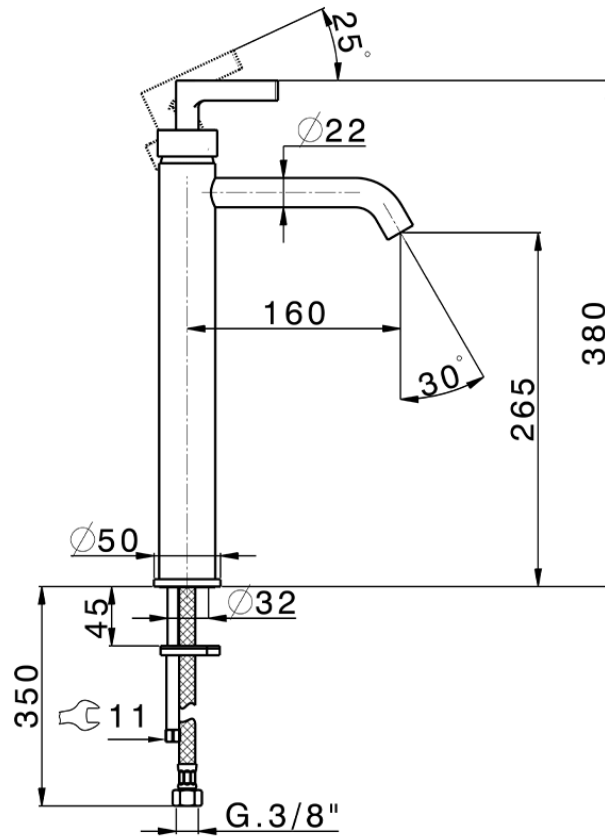

Single lever tall basin mixer GRACE_GC004540

GC004540

<https://en.cisal.it/single-lever-tall-basin-mixer-grace-gc004540>

2026-04-09