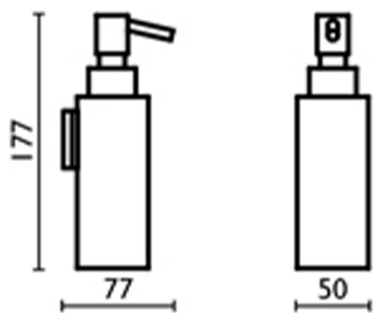

Soap dispenser holder BATHROOM ACCESSORIES_QU090622

MODEL **QU090622**

Soap dispenser holder, wall mounted dispenser
made of Brass

AVAILABLE FINISHINGS

- **21** 21 Chrome
- **2B** 2B Polished Nickel
- **2F** 2F Brushed Nickel
- **2Q** 2Q Black Titanium
- **40** 40 Matt Black
- **4Q** 4Q Matt White

CHARACTERISTICS

2026-04-26