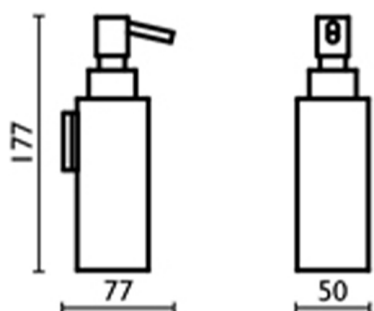

Soap dispenser holder BATHROOM ACCESSORIES_QU090622

MODEL **QU090622**

Soap dispenser holder, wall mounted dispenser
made of Brass

AVAILABLE FINISHINGS

-  **21** 21 Chrome
-  **2B** 2B Polished Nickel
-  **2F** 2F Brushed Nickel
-  **2Q** 2Q Black Titanium
-  **40** 40 Matt Black
-  **4Q** 4Q Matt White