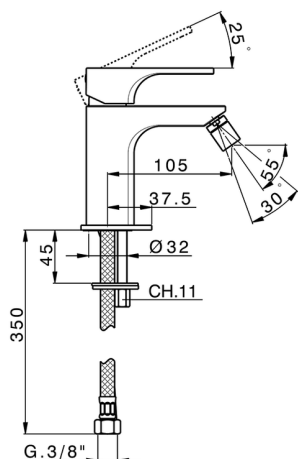

Single lever bidet mixer CUBIC_CU000561

MODEL **CU000561**

Single lever bidet mixer, without pop up waste, G.3/8" Stainless Steel Flexible

AVAILABLE FINISHINGS

-  **21** 21 Chrome
-  **2B** 2B Polished Nickel
-  **2F** 2F Brushed Nickel
-  **40** 40 Matt Black

CHARACTERISTICS

Cartridge Spare Parts **ZZ94240000**

25 mm Cartridge

2026-06-14