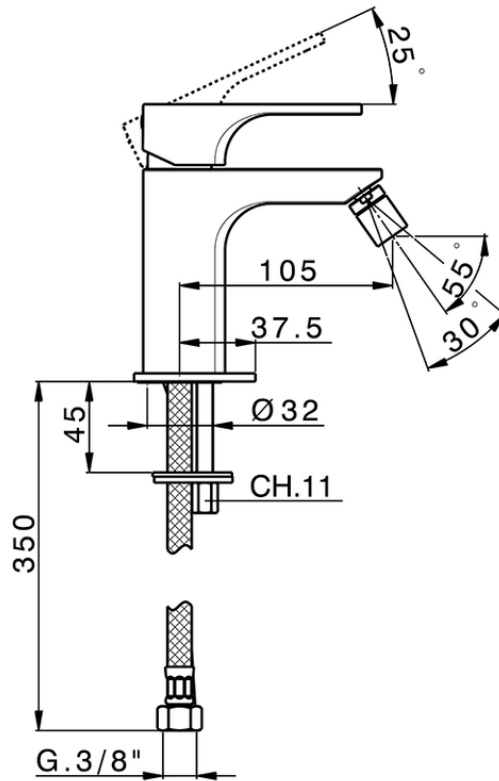

Single lever bidet mixer CUBIC_CU000561

CU000561

<https://en.cisal.it/single-lever-bidet-mixer-cubic-cu000561>

2026-05-17