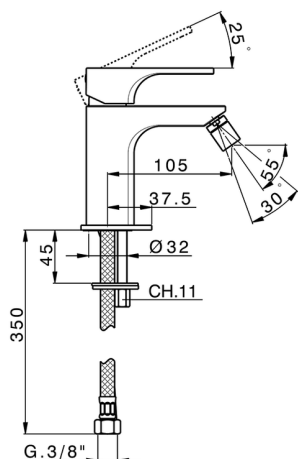

Single lever bidet mixer CUBIC_CU000561

MODEL **CU000561**

Single lever bidet mixer, without pop up waste, G.3/8" Stainless Steel Flexible

AVAILABLE FINISHINGS

-  **21** 21 Chrome
-  **2B** 2B Polished Nickel
-  **2F** 2F Brushed Nickel
-  **40** 40 Matt Black

CHARACTERISTICS

Cartridge Spare Parts **ZZ94240000**

25 mm Cartridge

2026-06-26