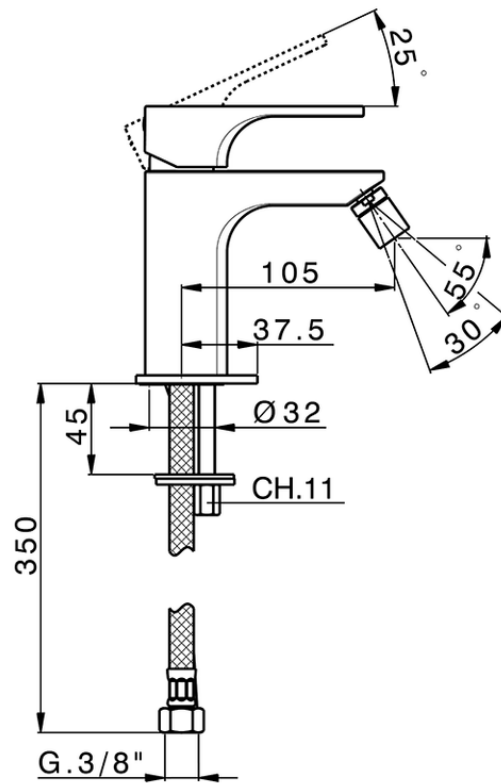

Single lever bidet mixer CUBIC_CU000561

CU000561

<https://en.cisal.it/single-lever-bidet-mixer-cubic-cu000561>

2026-04-26