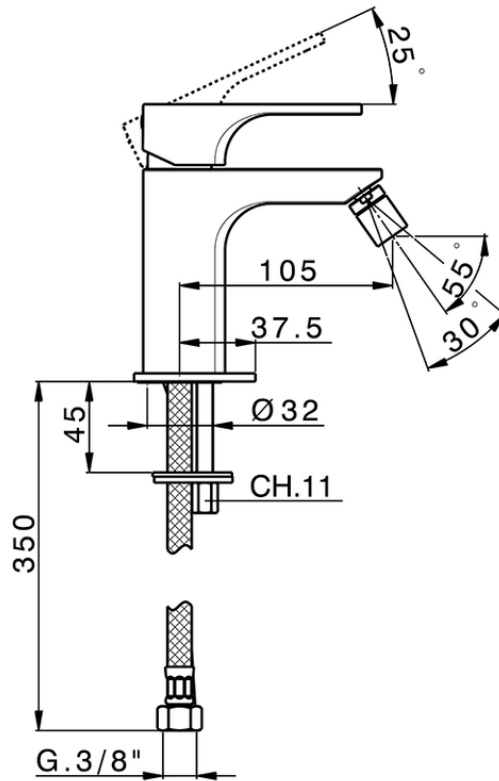

Single lever bidet mixer CUBIC_CU000561

CU000561

<https://en.cisal.it/single-lever-bidet-mixer-cubic-cu000561>

2026-06-06