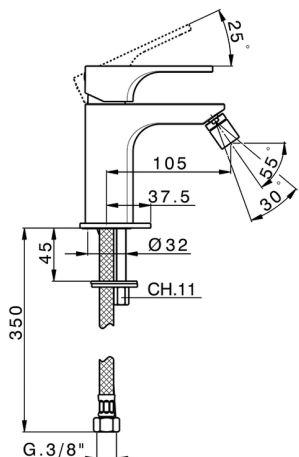

## Single lever bidet mixer CUBIC\_CU000561

MODEL **CU000561**

Single lever bidet mixer, without pop up waste, G.3/8" Stainless Steel Flexible

### CHARACTERISTICS

Cartridge Spare Parts **ZZ94240000**

**25 mm Cartridge**

2026-06-14