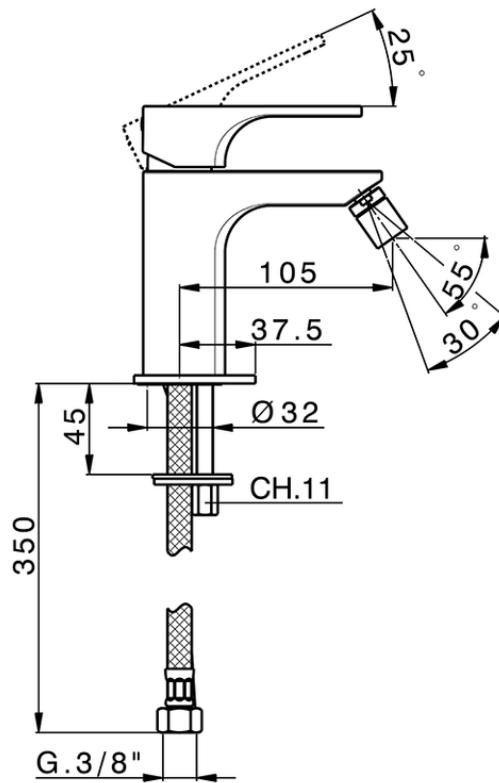

Single lever bidet mixer CUBIC_CU000561

CU000561

<https://en.cisal.it/single-lever-bidet-mixer-cubic-cu000561>

2026-04-06