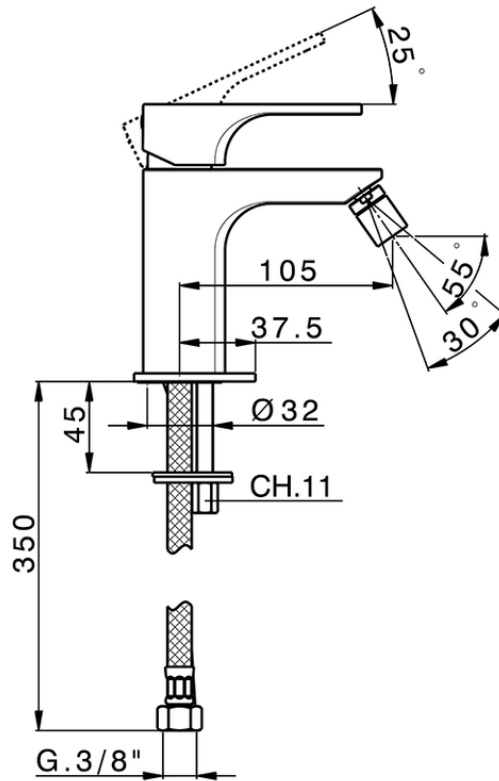

Single lever bidet mixer CUBIC_CU000561

CU000561

<https://en.cisal.it/single-lever-bidet-mixer-cubic-cu000561>

2026-06-13