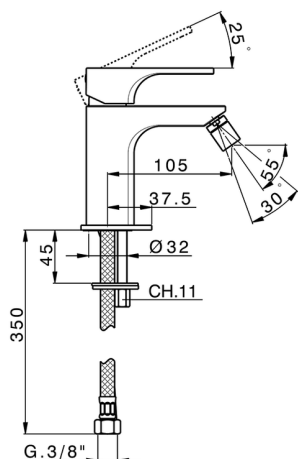

Single lever bidet mixer CUBIC_CU000561

MODEL **CU000561**

Single lever bidet mixer, without pop up waste, G.3/8" Stainless Steel Flexible

AVAILABLE FINISHINGS

-  **21** 21 Chrome
-  **2B** 2B Polished Nickel
-  **2F** 2F Brushed Nickel
-  **40** 40 Matt Black

CHARACTERISTICS

Cartridge Spare Parts **ZZ94240000**

25 mm Cartridge

2026-05-17