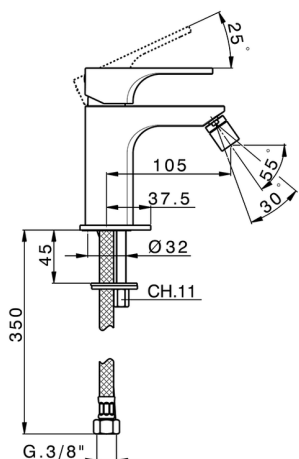

Single lever bidet mixer CUBIC_CU000561

MODEL **CU000561**

Single lever bidet mixer, without pop up waste, G.3/8" Stainless Steel Flexible

AVAILABLE FINISHINGS

-  **21** 21 Chrome
-  **2B** 2B Polished Nickel
-  **2F** 2F Brushed Nickel
-  **40** 40 Matt Black

CHARACTERISTICS

Cartridge Spare Parts **ZZ94240000**

25 mm Cartridge

2026-04-26