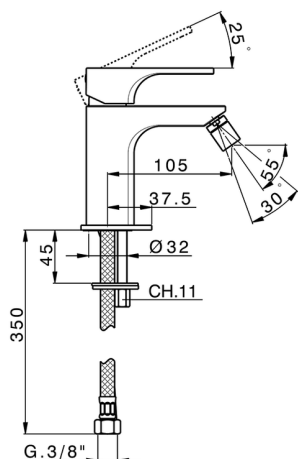

## Single lever bidet mixer CUBIC\_CU000561

MODEL **CU000561**

Single lever bidet mixer, without pop up waste, G.3/8"  
Stainless Steel Flexible

### CHARACTERISTICS

Cartridge Spare Parts **ZZ94240000**

**25 mm Cartridge**

2026-04-06