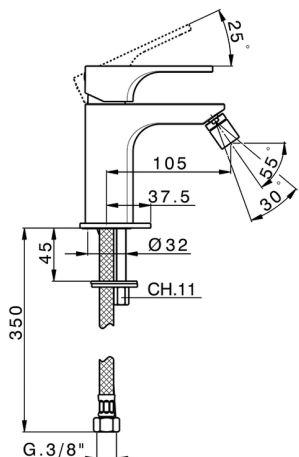

Single lever bidet mixer CUBIC_CU000561

MODEL **CU000561**

Single lever bidet mixer, without pop up waste, G.3/8"
Stainless Steel Flexible

AVAILABLE FINISHINGS

-  **21** 21 Chrome
-  **2B** 2B Polished Nickel
-  **2F** 2F Brushed Nickel
-  **40** 40 Matt Black

CHARACTERISTICS

Cartridge Spare Parts **ZZ94240000**

25 mm Cartridge

2026-06-13