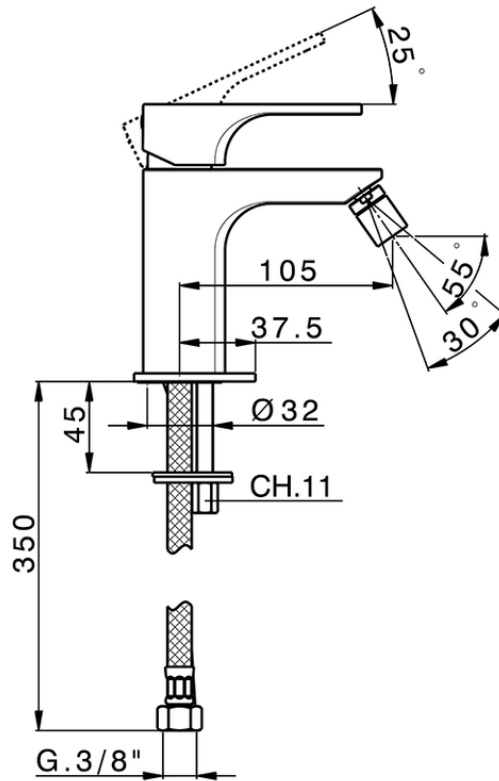

## Single lever bidet mixer CUBIC\_CU000561

CU000561

<https://en.cisal.it/single-lever-bidet-mixer-cubic-cu000561>

2026-06-06