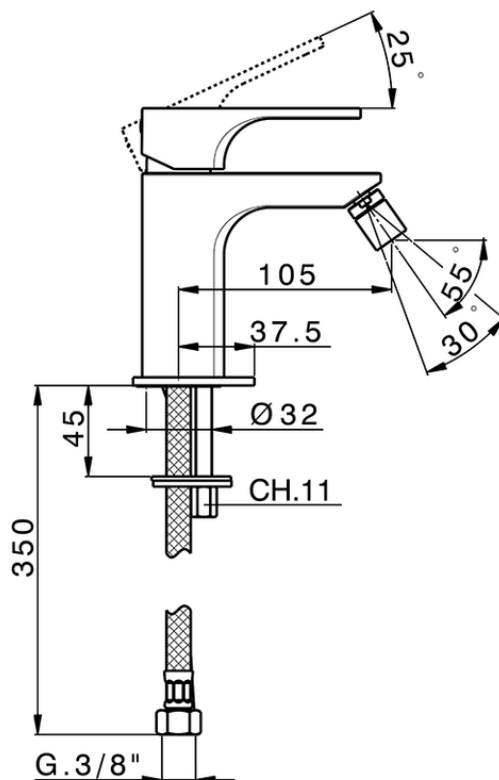

Single lever bidet mixer CUBIC_CU000561

CU000561

<https://en.cisal.it/single-lever-bidet-mixer-cubic-cu000561>

2026-05-17