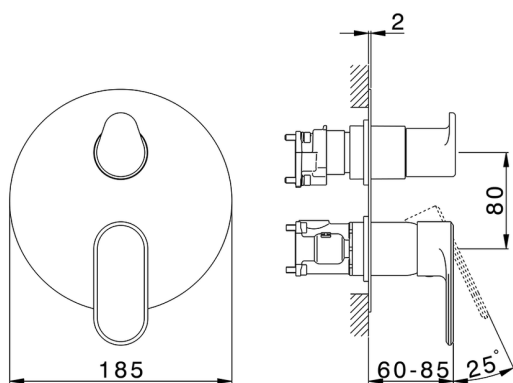

Exposed part for Single Lever One Box Valve LINEAVIVA_LV0BM030

MODEL **LV0BM030**

Exposed part for Single Lever One Box Valve, with 2-3 outlet diverter, Minimum depth of installation: 67 mm, without concealed part, for items ZA00B030-ZA00B031

AVAILABLE FINISHINGS

-  **21** 21 Chrome
-  **2B** 2B Polished Nickel
-  **2F** 2F Brushed Nickel
-  **40** 40 Matt Black
-  **4Q** 4Q Matt White

CHARACTERISTICS

Cartridge Spare Parts **ZZ97179000**

35 mm Cartridge

Installation **Concealed**

Required concealed parts **ZA00B031**

ZA00B030

Exposed part for Single Lever One Box Valve LINEAVIVA_LV0BM030

LV0BM030

<https://en.cisal.it/exposed-part-for-single-lever-one-box-valve-lineaviva-lv0bm030>