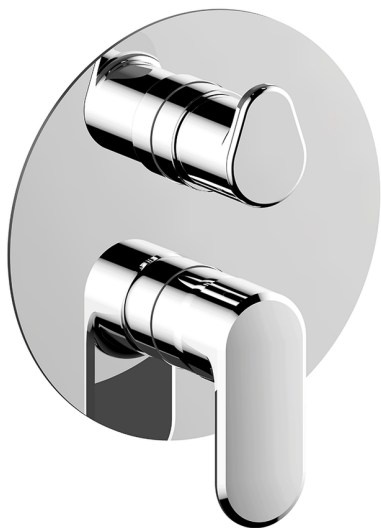

Exposed part for Single Lever One Box Valve LINEAVIVA_LV0BM030

MODEL **LV0BM030**

Exposed part for Single Lever One Box Valve, with 2-3 outlet diverter, Minimum depth of installation: 67 mm, without concealed part, for items ZA00B030-ZA00B031

AVAILABLE FINISHINGS

-  **21** 21 Chrome
-  **2B** 2B Polished Nickel
-  **2F** 2F Brushed Nickel
-  **40** 40 Matt Black
-  **4Q** 4Q Matt White

CHARACTERISTICS

Cartridge Spare Parts **ZZ97179000**

35 mm Cartridge

Installation **Concealed**

Required concealed parts **ZA00B031**

ZA00B030

Exposed part for Single Lever One Box Valve LINEAVIVA_LV0BM030

LV0BM030

<https://en.cisal.it/exposed-part-for-single-lever-one-box-valve-lineaviva-lv0bm030>

One Box Universal Concealed Part ONE BOX_ZA00B031

MODEL **ZA00B031**

One Box Universal Concealed Part, for 1, 2 or 3 outlet thermostatic or single lever, without trim kit, with noise reducers, with sealing gasket