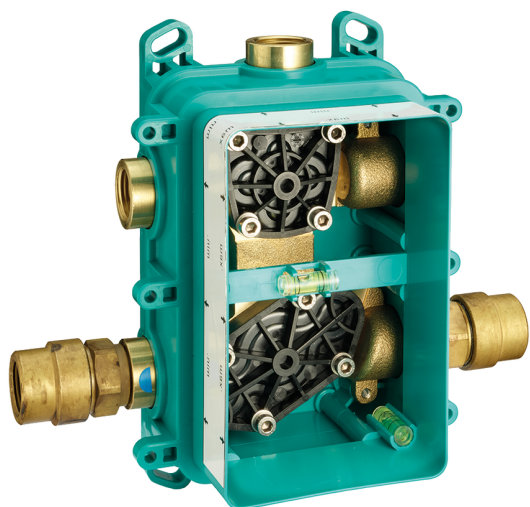

Exposed part for Single Lever One Box Valve LINEAVIVA_LV0BM030

MODEL **LV0BM030**

Exposed part for Single Lever One Box Valve, with 2-3 outlet diverter, Minimum depth of installation: 67 mm, without concealed part, for items ZA00B030-ZA00B031

Installation **Concealed**

Required concealed parts **ZA00B031**

ZA00B030

Exposed part for Single Lever One Box Valve LINEAVIVA_LV0BM030

LV0BM030

<https://en.cisal.it/exposed-part-for-single-lever-one-box-valve-lineaviva-lv0bm030>

One Box Universal Concealed Part ONE BOX_ZA00B031

MODEL **ZA00B031**

One Box Universal Concealed Part, for 1, 2 or 3 outlet thermostatic or single lever, without trim kit, with noise reducers, with sealing gasket

AVAILABLE FINISHINGS

 **04** 04 Without finishing

CHARACTERISTICS

Concealed **1**

Thermostatic

The Cisal thermostatic is your personal water manager, helping you to handle, control and save water and energy.