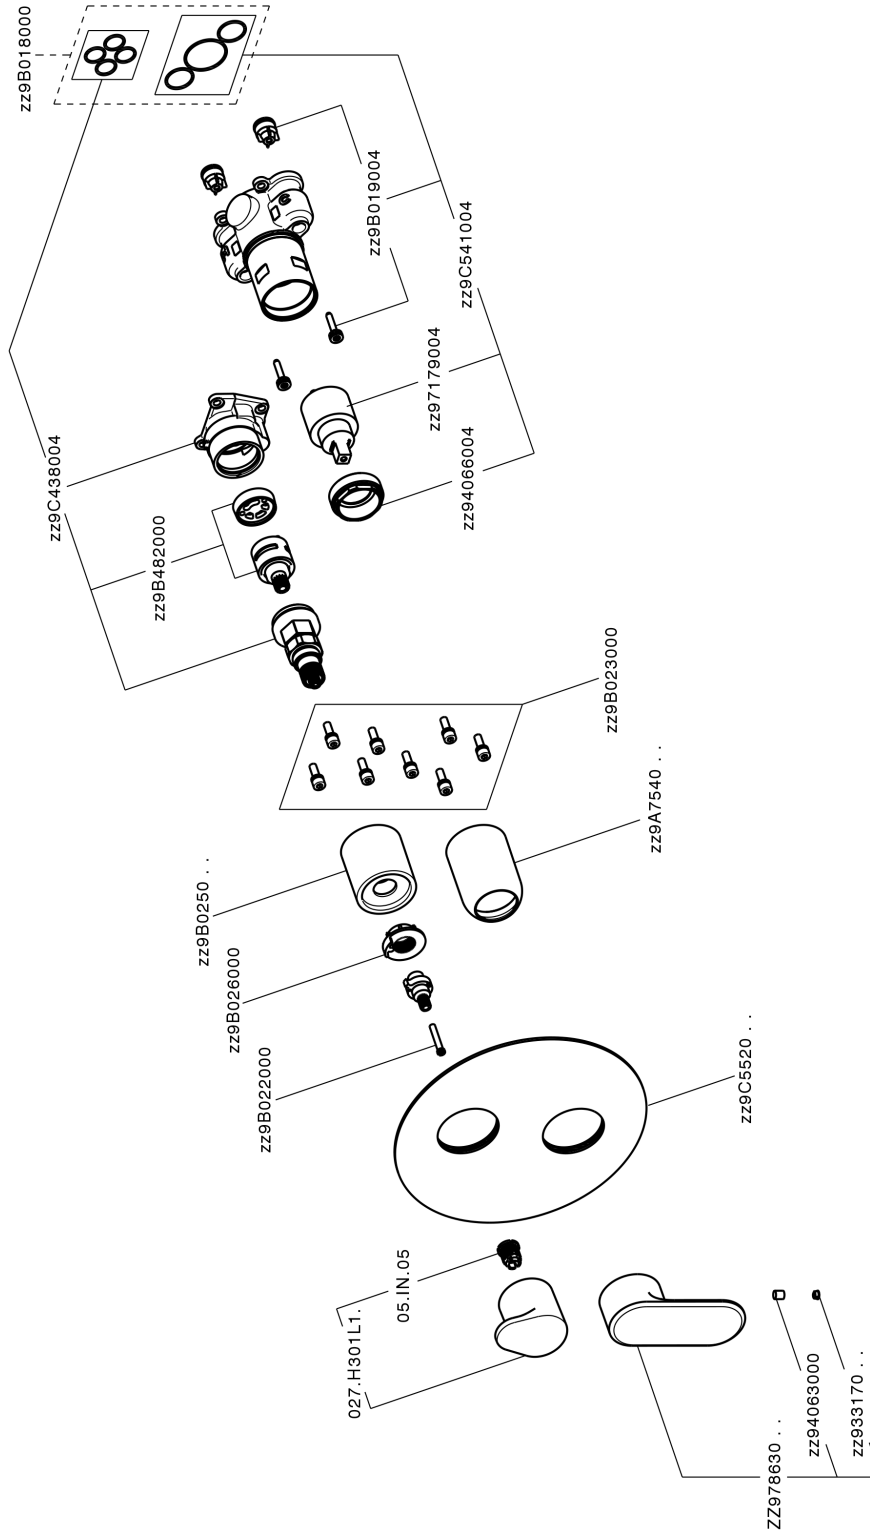

Exposed part for Single Lever One Box Valve LINEAVIVA_LV0BM030

MODEL **LV0BM030**

Exposed part for Single Lever One Box Valve, with 2-3 outlet diverter, Minimum depth of installation: 67 mm, without concealed part, for items ZA00B030-ZA00B031

AVAILABLE FINISHINGS

-  **21** 21 Chrome
-  **2B** 2B Polished Nickel
-  **2F** 2F Brushed Nickel
-  **40** 40 Matt Black
-  **4Q** 4Q Matt White

CHARACTERISTICS

Cartridge Spare Parts **ZZ97179000**

35 mm Cartridge

Installation **Concealed**

Required concealed parts **ZA00B031**

ZA00B030

Exposed part for Single Lever One Box Valve LINEAVIVA_LV0BM030

LV0BM030

<https://en.cisal.it/exposed-part-for-single-lever-one-box-valve-lineaviva-lv0bm030>

One Box Universal Concealed Part ONE BOX_ZA00B031

MODEL **ZA00B031**

One Box Universal Concealed Part, for 1, 2 or 3 outlet thermostatic or single lever, without trim kit, with noise reducers, with sealing gasket