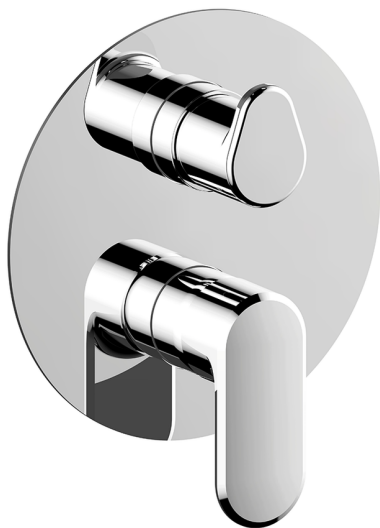

Exposed part for Single Lever One Box Valve LINEAVIVA_LV0BM030

MODEL **LV0BM030**

Exposed part for Single Lever One Box Valve, with 2-3 outlet diverter, Minimum depth of installation: 67 mm, without concealed part, for items ZA00B030-ZA00B031

AVAILABLE FINISHINGS

-  **21** 21 Chrome
-  **2B** 2B Polished Nickel
-  **2F** 2F Brushed Nickel
-  **40** 40 Matt Black
-  **4Q** 4Q Matt White

CHARACTERISTICS

Cartridge Spare Parts **ZZ97179000**

35 mm Cartridge

Installation **Concealed**

Required concealed parts **ZA00B031**

ZA00B030

Exposed part for Single Lever One Box Valve LINEAVIVA_LV0BM030

LV0BM030

<https://en.cisal.it/exposed-part-for-single-lever-one-box-valve-lineaviva-lv0bm030>

One Box Universal Concealed Part ONE BOX_ZA00B031

MODEL **ZA00B031**

One Box Universal Concealed Part, for 1, 2 or 3 outlet thermostatic or single lever, without trim kit, with noise reducers, with sealing gasket