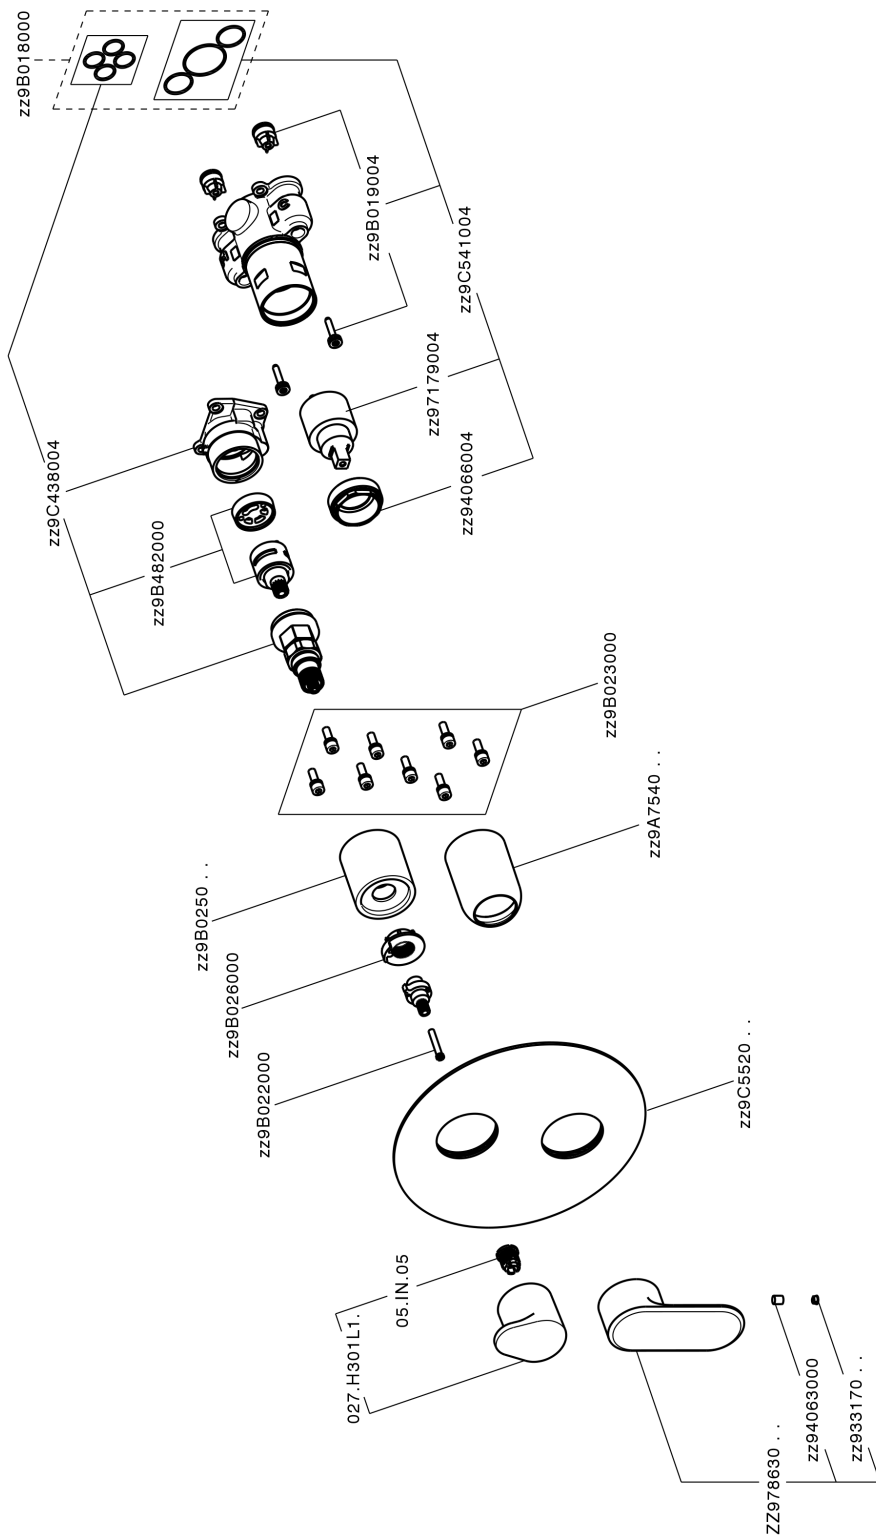

Exposed part for Single Lever One Box Valve LINEAVIVA_LV0BM030

MODEL **LV0BM030**

Exposed part for Single Lever One Box Valve, with 2-3 outlet diverter, Minimum depth of installation: 67 mm, without concealed part, for items ZA00B030-ZA00B031

AVAILABLE FINISHINGS

-  **21** 21 Chrome
-  **2B** 2B Polished Nickel
-  **2F** 2F Brushed Nickel
-  **40** 40 Matt Black
-  **4Q** 4Q Matt White

CHARACTERISTICS

Cartridge Spare Parts **ZZ97179000**

35 mm Cartridge

Installation **Concealed**

Required concealed parts **ZA00B031**

ZA00B030

Exposed part for Single Lever One Box Valve LINEAVIVA_LV0BM030

LV0BM030

<https://en.cisal.it/exposed-part-for-single-lever-one-box-valve-lineaviva-lv0bm030>

One Box Universal Concealed Part ONE BOX_ZA00B031

MODEL **ZA00B031**

One Box Universal Concealed Part, for 1, 2 or 3 outlet thermostatic or single lever, without trim kit, with noise reducers, with sealing gasket