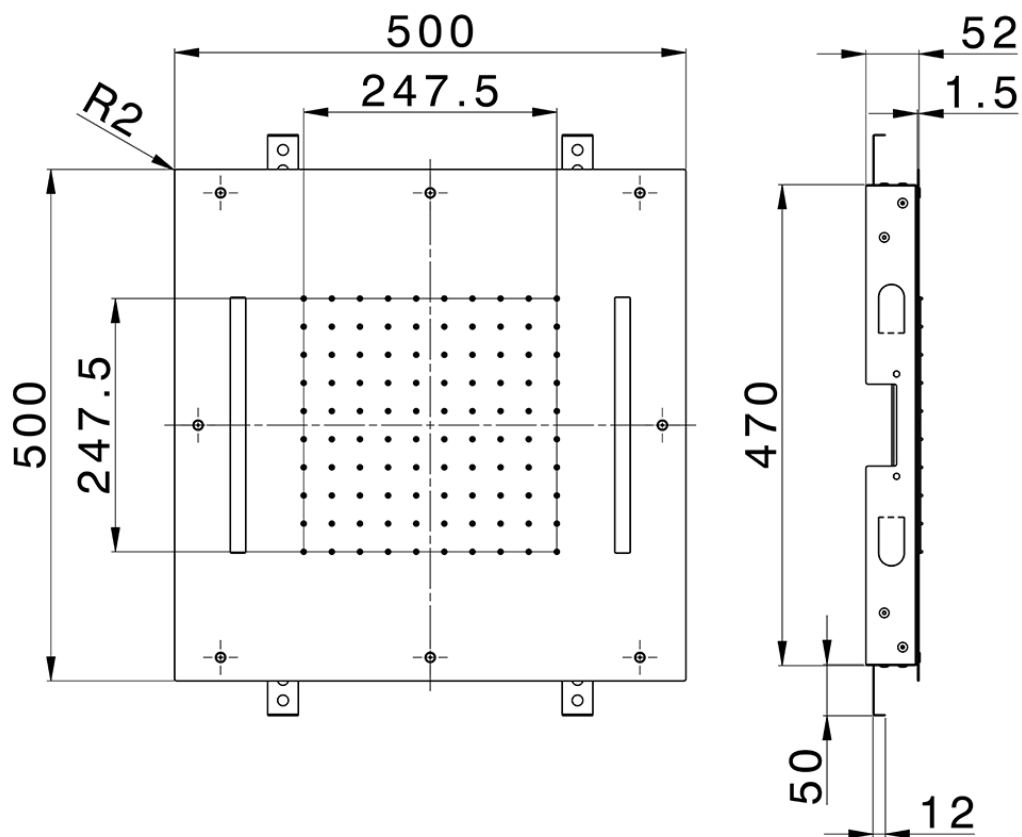

500x500 mm Chromotherapy Ceiling showerhead ZEN SHOWER_ZS0C0070

ZS0C0070

<https://en.cisal.it/500x500-mm-chromotherapy-ceiling-showerhead-zen-shower-zs0c0070>

2026-06-14