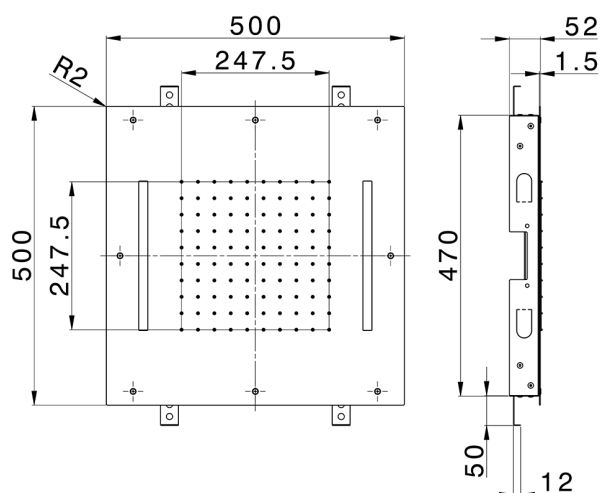

500x500 mm Chromotherapy Ceiling showerhead ZEN SHOWER_ZS0C0070

MODEL **ZS0C0070**

500x500 mm Chromotherapy Ceiling showerhead, rain, chromotherapy functions, with remote control included, Stainless Steel AISI 304

AVAILABLE FINISHINGS

- **D1** D1 Brushed Inox
- **40** 40 Matt Black
- **4Q** 4Q Matt White
- **5G** 5G Rose Gold
- **D2** D2 Polished Inox

CHARACTERISTICS

2026-05-19