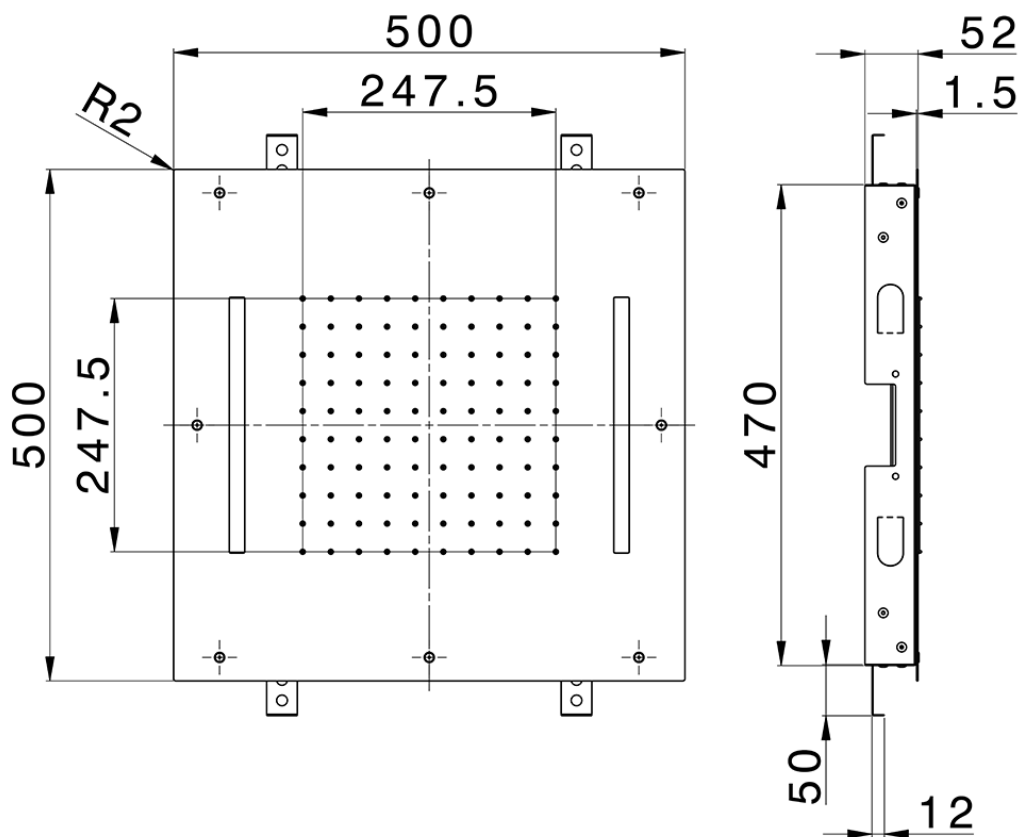

**500x500 mm Chromotherapy Ceiling showerhead ZEN SHOWER\_ZS0C0070**

ZS0C0070

<https://en.cisal.it/500x500-mm-chromotherapy-ceiling-showerhead-zen-shower-zs0c0070>

2026-04-08