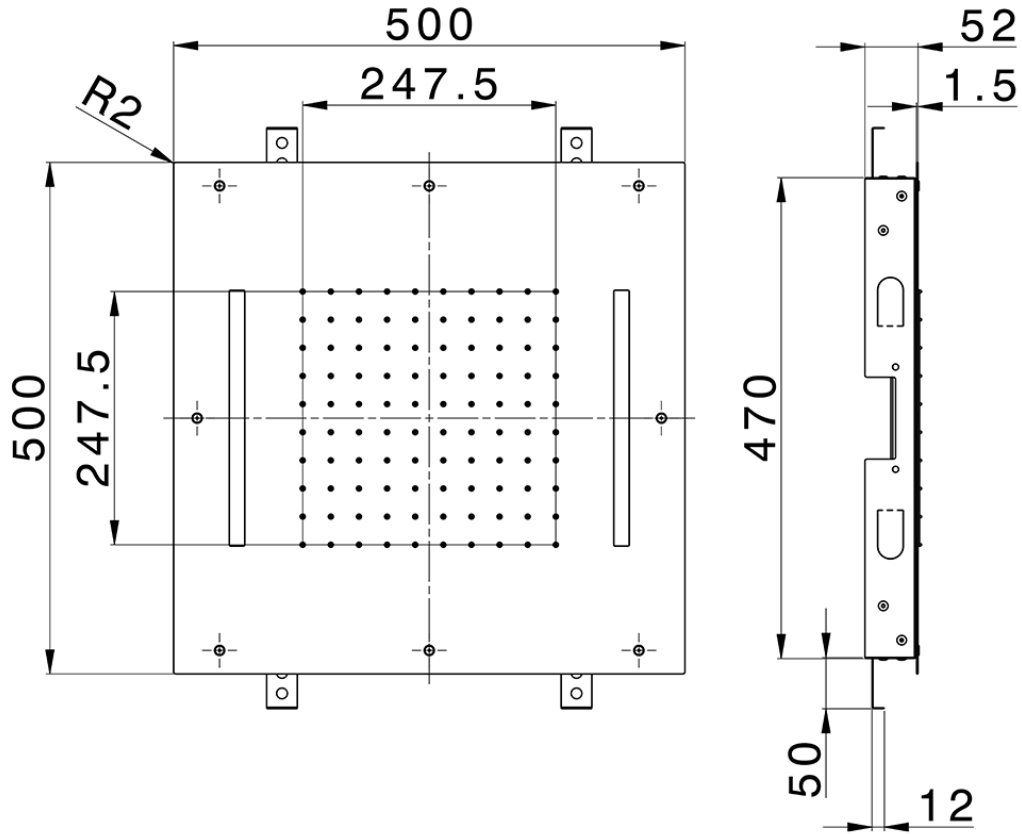

500x500 mm Chromotherapy Ceiling showerhead ZEN SHOWER_ZS0C0070

ZS0C0070

<https://en.cisal.it/500x500-mm-chromotherapy-ceiling-showerhead-zen-shower-zs0c0070>

2026-06-13