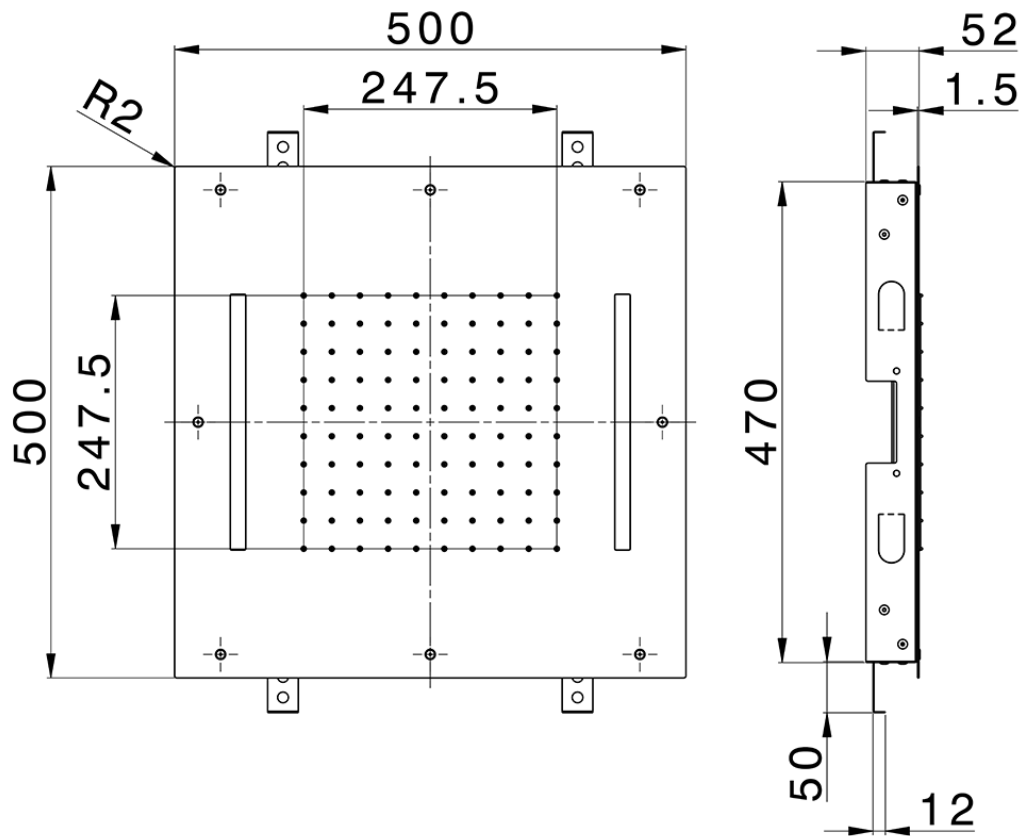

500x500 mm Chromotherapy Ceiling showerhead ZEN SHOWER_ZS0C0070

ZS0C0070

<https://en.cisal.it/500x500-mm-chromotherapy-ceiling-showerhead-zen-shower-zs0c0070>

2026-04-28