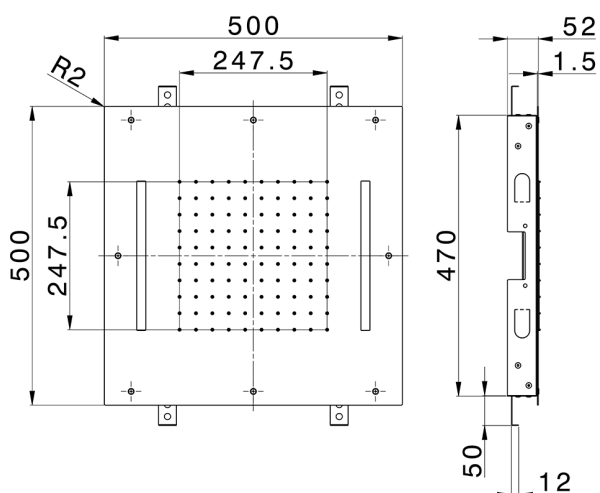

500x500 mm Chromotherapy Ceiling showerhead ZEN SHOWER_ZS0C0070

MODEL **ZS0C0070**

500x500 mm Chromotherapy Ceiling showerhead, rain, chromotherapy functions, with remote control included, Stainless Steel AISI 304

AVAILABLE FINISHINGS

- **D1** D1 Brushed Inox
- **40** 40 Matt Black
- **4Q** 4Q Matt White
- **5G** 5G Rose Gold
- **D2** D2 Polished Inox

CHARACTERISTICS

2026-06-13