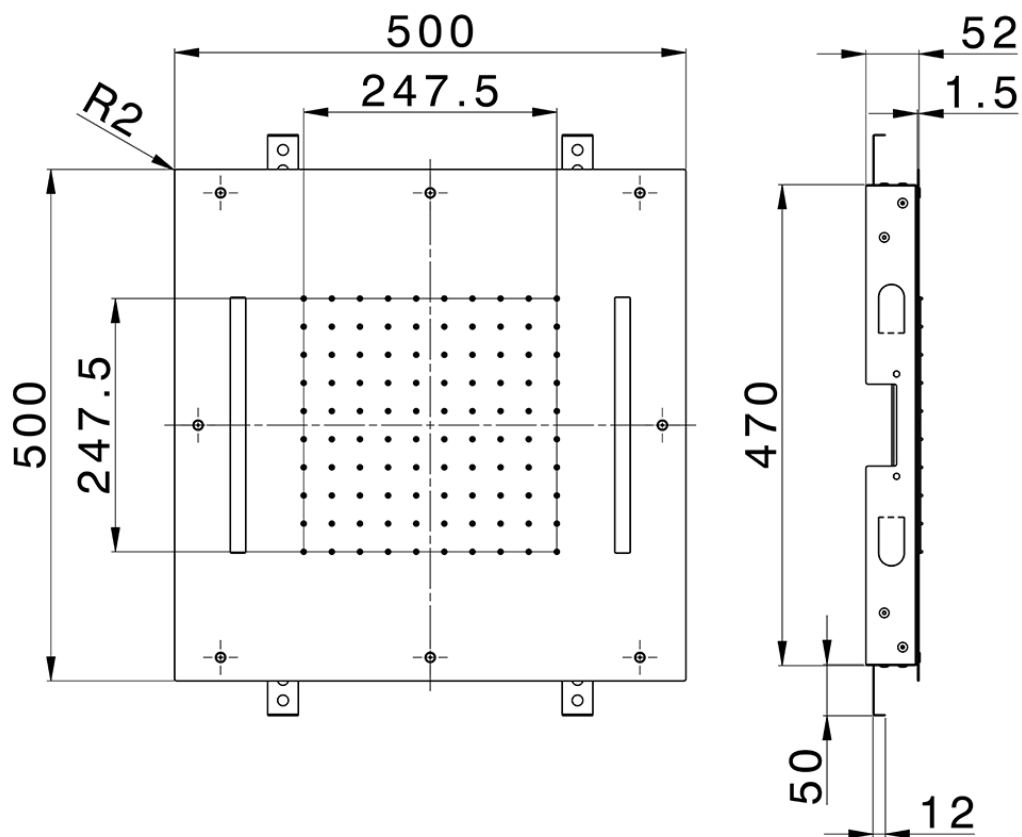

500x500 mm Chromotherapy Ceiling showerhead ZEN SHOWER_ZS0C0070

ZS0C0070

<https://en.cisal.it/500x500-mm-chromotherapy-ceiling-showerhead-zen-shower-zs0c0070>

2026-04-28