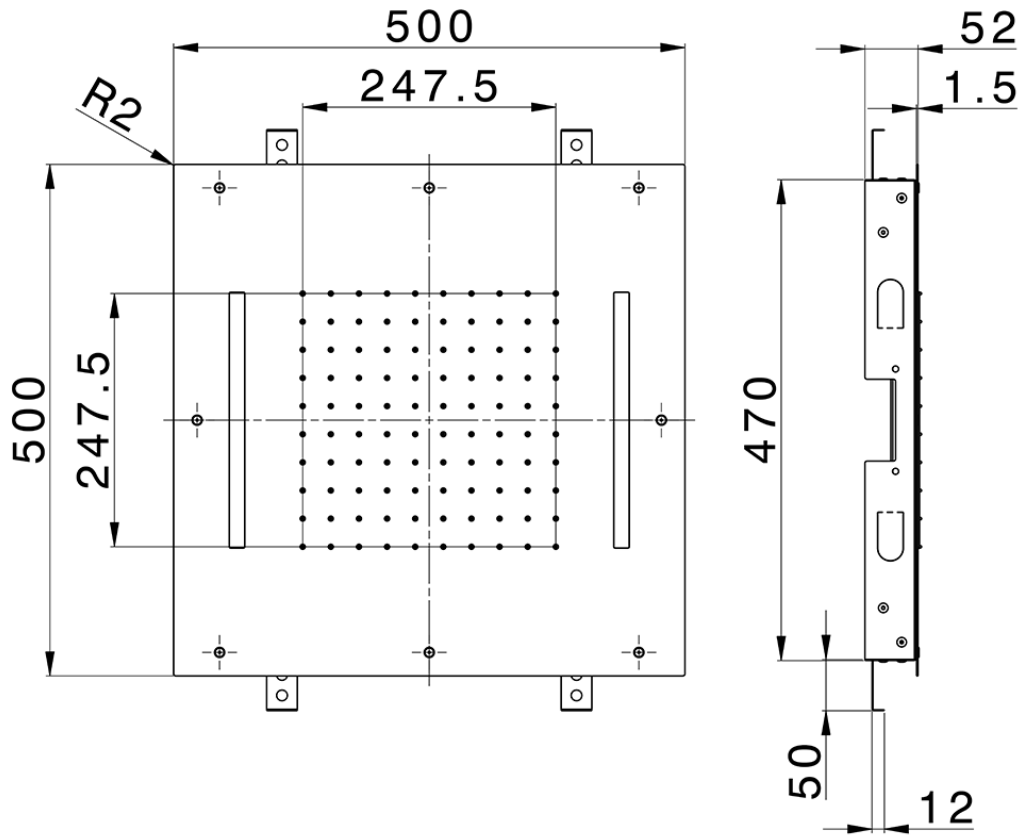

500x500 mm Chromotherapy Ceiling showerhead ZEN SHOWER_ZS0C0070

ZS0C0070

<https://en.cisal.it/500x500-mm-chromotherapy-ceiling-showerhead-zen-shower-zs0c0070>

2026-06-13