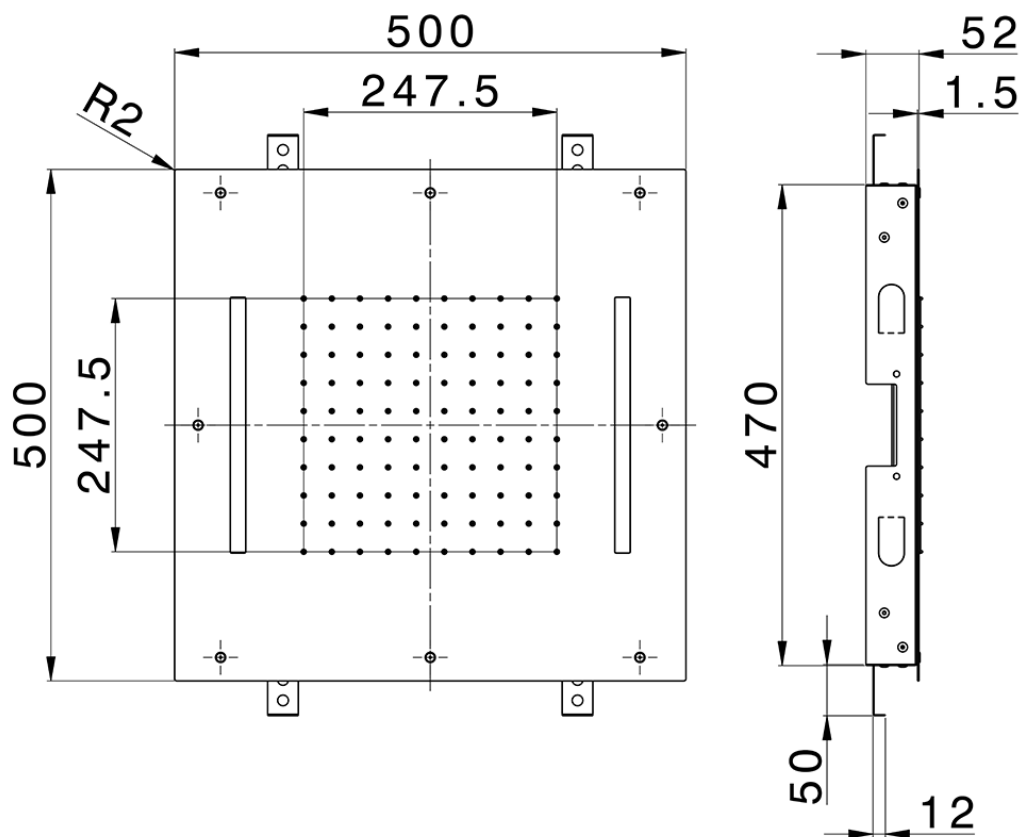

500x500 mm Chromotherapy Ceiling showerhead ZEN SHOWER_ZS0C0070

ZS0C0070

<https://en.cisal.it/500x500-mm-chromotherapy-ceiling-showerhead-zen-shower-zs0c0070>

2026-04-29