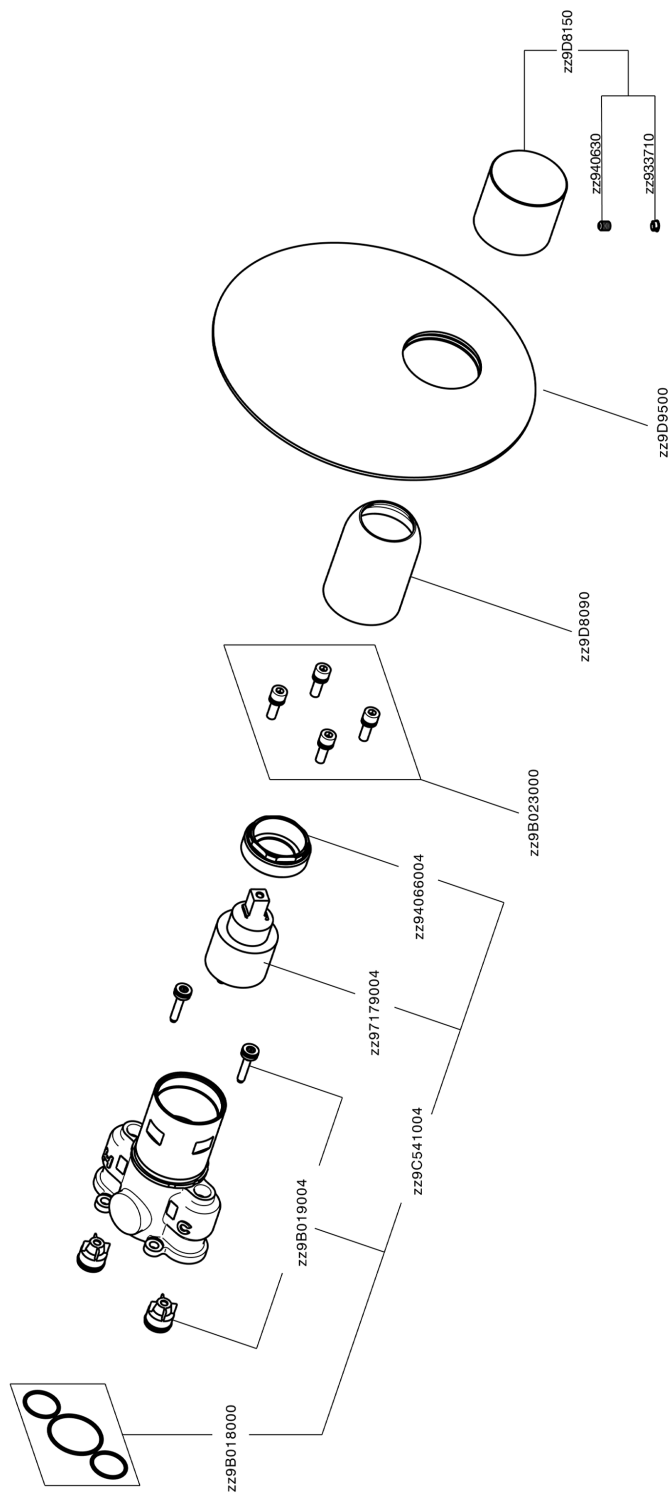

Exposed part for Single Lever One Box Valve SMOOTH X32_X30BM010

X30BM010

<https://en.cisal.it/exposed-part-for-single-lever-one-box-valve-smooth-x32-x30bm010>

One Box Universal Concealed Part ONE BOX_ZA00B031

ZA00B031

<https://en.cisal.it/one-box-universal-concealed-part-one-box-za00b031>

One Box Universal Concealed Part ONE BOX_ZA00B030

ZA00B030

<https://en.cisal.it/one-box-universal-concealed-part-one-box-za00b030>

2024-12-22