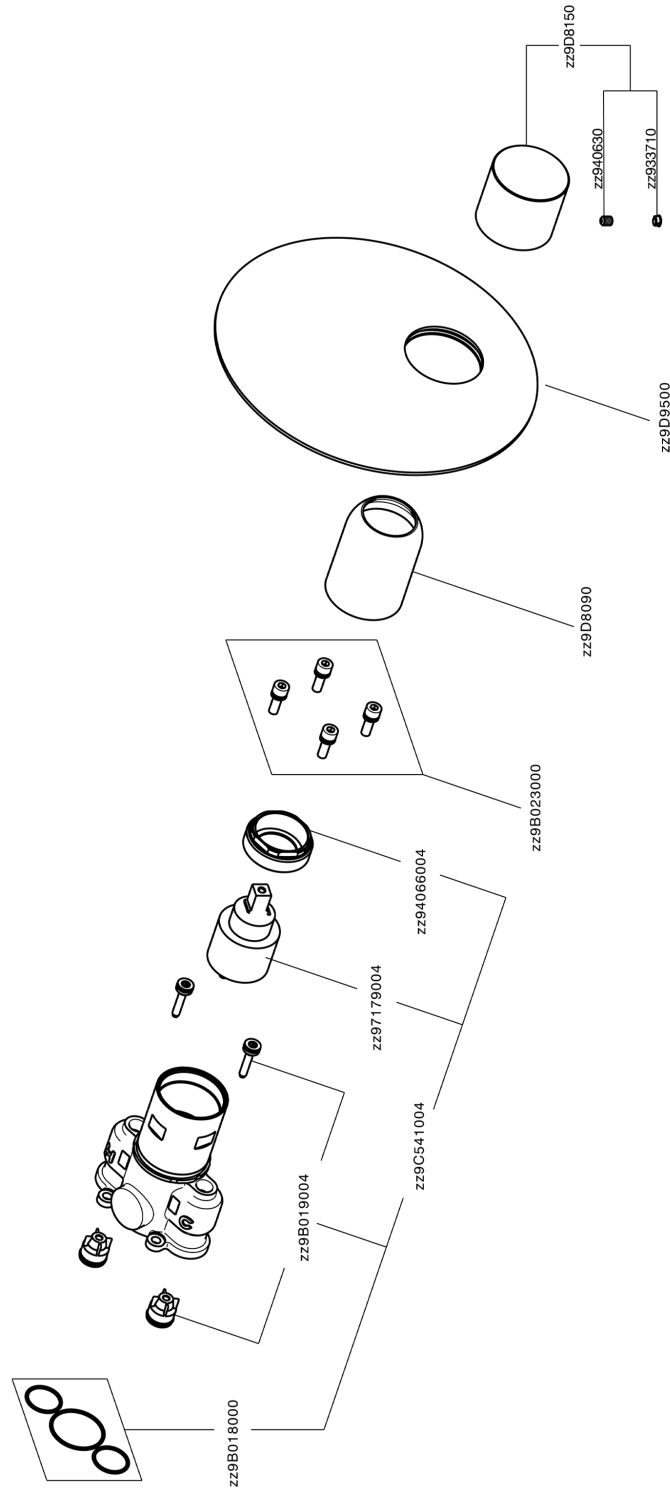

## Exposed part for Single Lever One Box Valve SMOOTH X32\_X30BM010

X30BM010

<https://en.cisal.it/exposed-part-for-single-lever-one-box-valve-smooth-x32-x30bm010>

## One Box Universal Concealed Part ONE BOX\_ZA00B031

ZA00B031

<https://en.cisal.it/one-box-universal-concealed-part-one-box-za00b031>