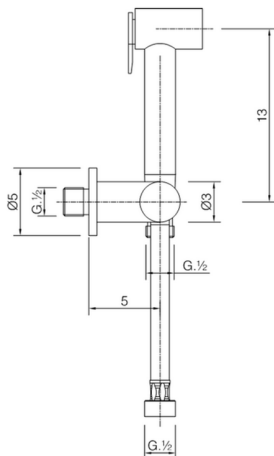

Hygienic Spray

Multi-jets hygienic hand shower, for personal hygiene care.

2026-06-14