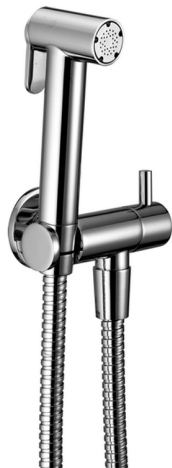

Bidet handshower set HYGENIC SHOWERS_CY007900

MODEL **CY007900**

Bidet handshower set, wall mounted holder with 1/2" valve, Bidet handshower, Brass 120 cm flexible hose

AVAILABLE FINISHINGS

-  **21** 21 Chrome
-  **24** 24 Gold

CHARACTERISTICS

Bidet handshower

Hygienic Spray

Multi-jets hygienic hand shower, for personal hygiene care.

2026-04-06