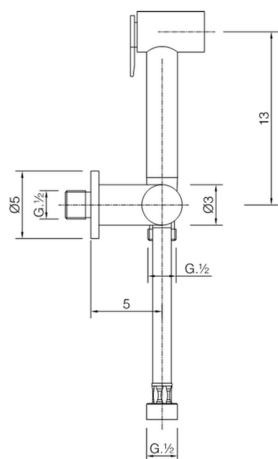

Hygienic Spray

Multi-jets hygienic hand shower, for personal hygiene care.

2026-04-26