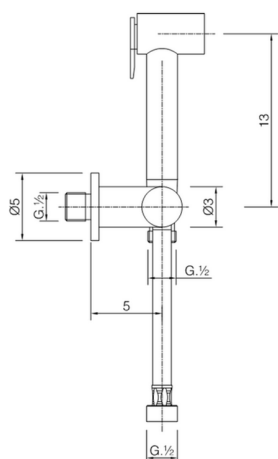

Bidet handshower set HYGENIC SHOWERS_CY007900

MODEL **CY007900**

Bidet handshower set, wall mounted holder with 1/2" valve, Bidet handshower, Brass 120 cm flexible hose

AVAILABLE FINISHINGS

- **21** 21 Chrome
- **24** 24 Gold

CHARACTERISTICS

Bidet handshower

Hygienic Spray

Multi-jets hygienic hand shower, for personal hygiene care.

2026-04-06