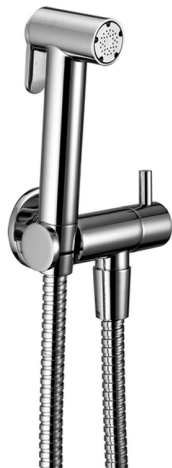

Bidet handshower set HYGENIC SHOWERS_CY007900

MODEL **CY007900**

Bidet handshower set, wall mounted holder with 1/2" valve, Bidet handshower, Brass 120 cm flexible hose

AVAILABLE FINISHINGS

-  **21** 21 Chrome
-  **24** 24 Gold

CHARACTERISTICS

Bidet handshower

Hygienic Spray

Multi-jets hygienic hand shower, for personal hygiene care.

2026-04-26