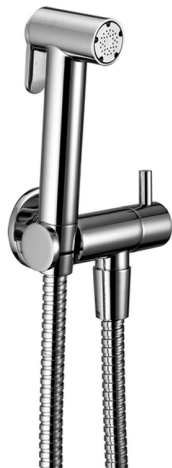

Bidet handshower set HYGENIC SHOWERS_CY007900

MODEL **CY007900**

Bidet handshower set, wall mounted holder with 1/2" valve, Bidet handshower, Brass 120 cm flexible hose

AVAILABLE FINISHINGS

-  **21** 21 Chrome
-  **24** 24 Gold

CHARACTERISTICS

Bidet handshower

Hygienic Spray

Multi-jets hygienic hand shower, for personal hygiene care.

2026-05-17