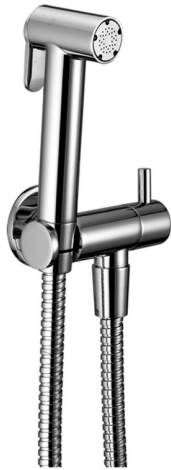

Bidet handshower set HYGENIC SHOWERS_CY007900

MODEL **CY007900**

Bidet handshower set, wall mounted holder with 1/2" valve, Bidet handshower, Brass 120 cm flexible hose

AVAILABLE FINISHINGS

CHARACTERISTICS

Bidet handshower

Hygienic Spray

Multi-jets hygienic hand shower, for personal hygiene care.

2026-06-14