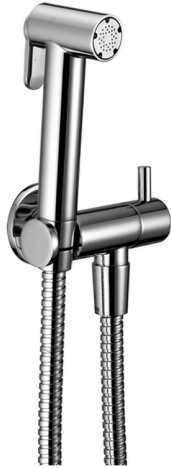

## Bidet handshower set HYGENIC SHOWERS\_CY007900

MODEL **CY007900**

Bidet handshower set, wall mounted holder with 1/2" valve, Bidet handshower, Brass 120 cm flexible hose

### AVAILABLE FINISHINGS

-  **21** 21 Chrome
-  **24** 24 Gold

### CHARACTERISTICS

**Bidet handshower**