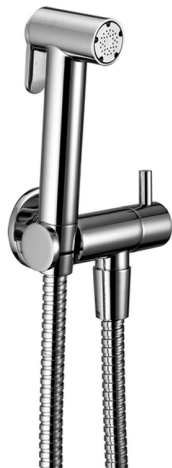

Bidet handshower set HYGENIC SHOWERS_CY007900

MODEL **CY007900**

Bidet handshower set, wall mounted holder with 1/2" valve, Bidet handshower, Brass 120 cm flexible hose

AVAILABLE FINISHINGS

-  **21** 21 Chrome
-  **24** 24 Gold

CHARACTERISTICS

Bidet handshower

Hygienic Spray

Multi-jets hygienic hand shower, for personal hygiene care.

2026-06-13