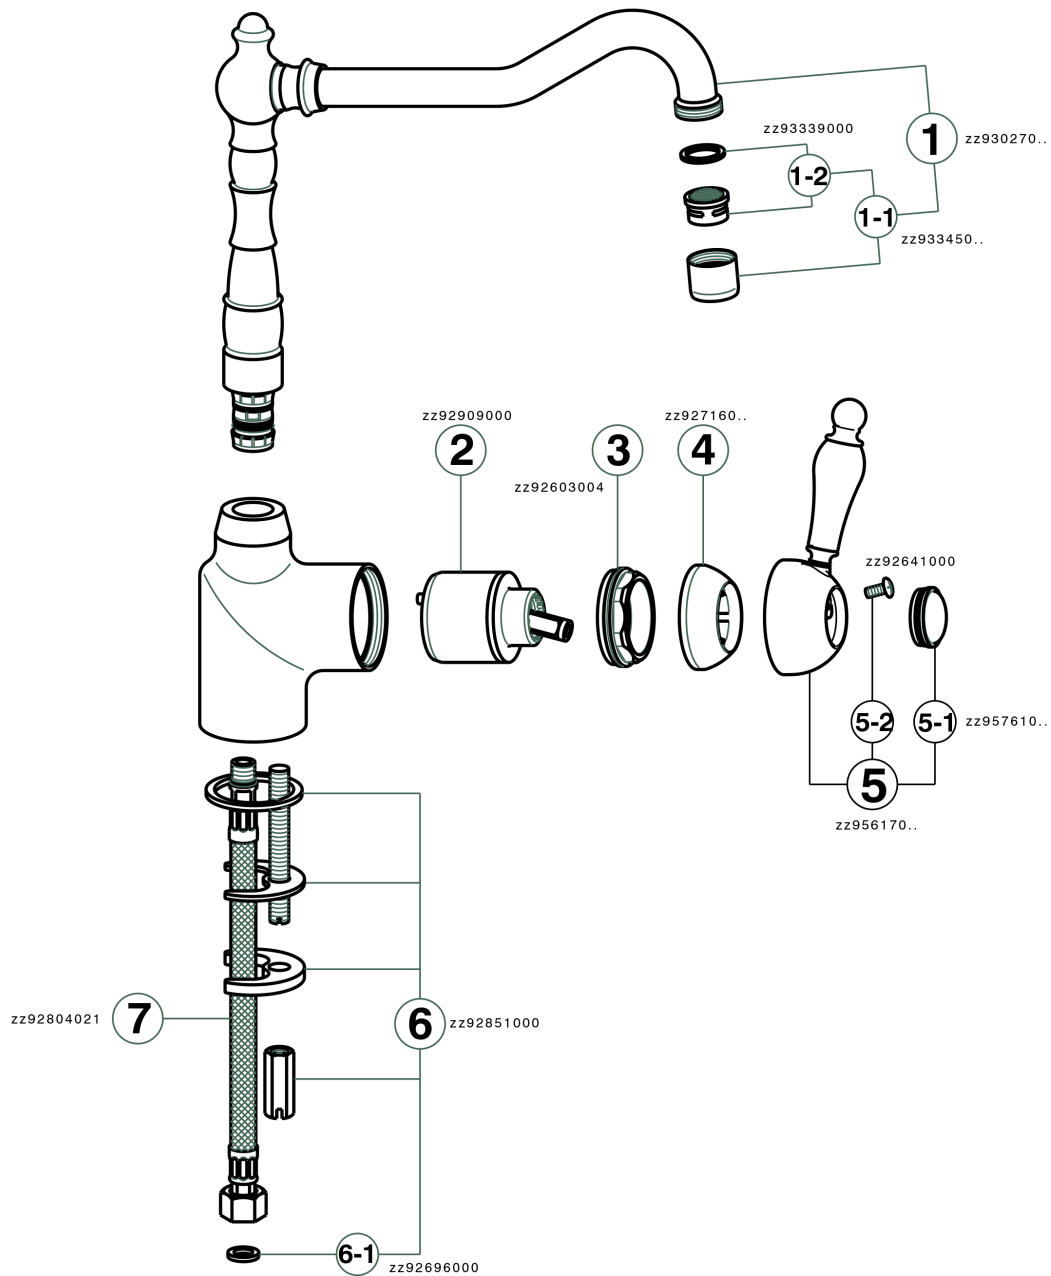

## Single lever sink mixer KITCHEN\_EM002530

MODEL **EM002530**

Single lever sink mixer, swivel spout, G.3/8" stainless steel flexible hoses

### CHARACTERISTICS

Cartridge Spare Parts **ZZ92909000**

**43 mm Cartridge**

## Single lever sink mixer KITCHEN\_EM002530

EM002530

<https://en.cisal.it/single-lever-sink-mixer-kitchen-em002530>

2026-06-14