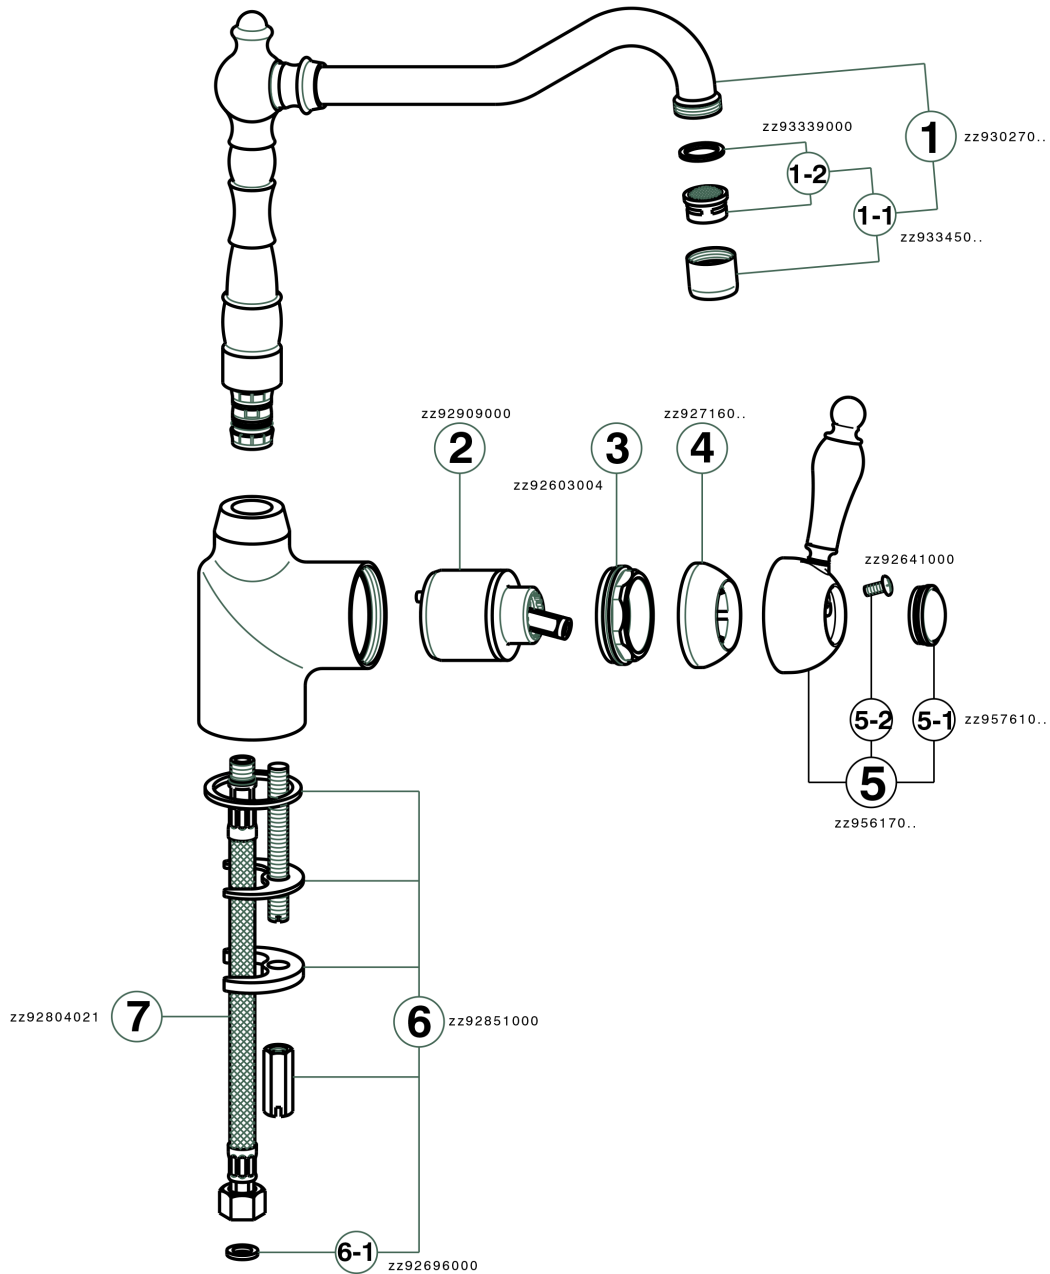

## Single lever sink mixer KITCHEN\_EM002530

MODEL **EM002530**

Single lever sink mixer, swivel spout, G.3/8" stainless steel flexible hoses

### CHARACTERISTICS

Cartridge Spare Parts **ZZ92909000**

**43 mm Cartridge**

## Single lever sink mixer KITCHEN\_EM002530

EM002530

<https://en.cisal.it/single-lever-sink-mixer-kitchen-em002530>

2026-04-30