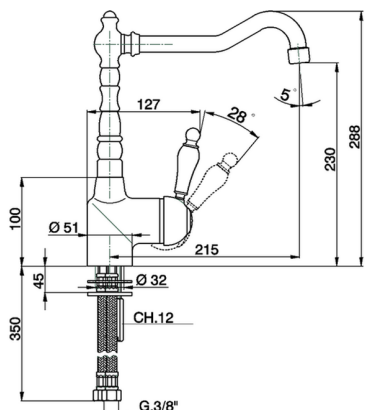

## Single lever sink mixer KITCHEN\_EM002530

MODEL **EM002530**

Single lever sink mixer, swivel spout, G.3/8" stainless steel flexible hoses

### CHARACTERISTICS

Cartridge Spare Parts **ZZ92909000**

**43 mm Cartridge**