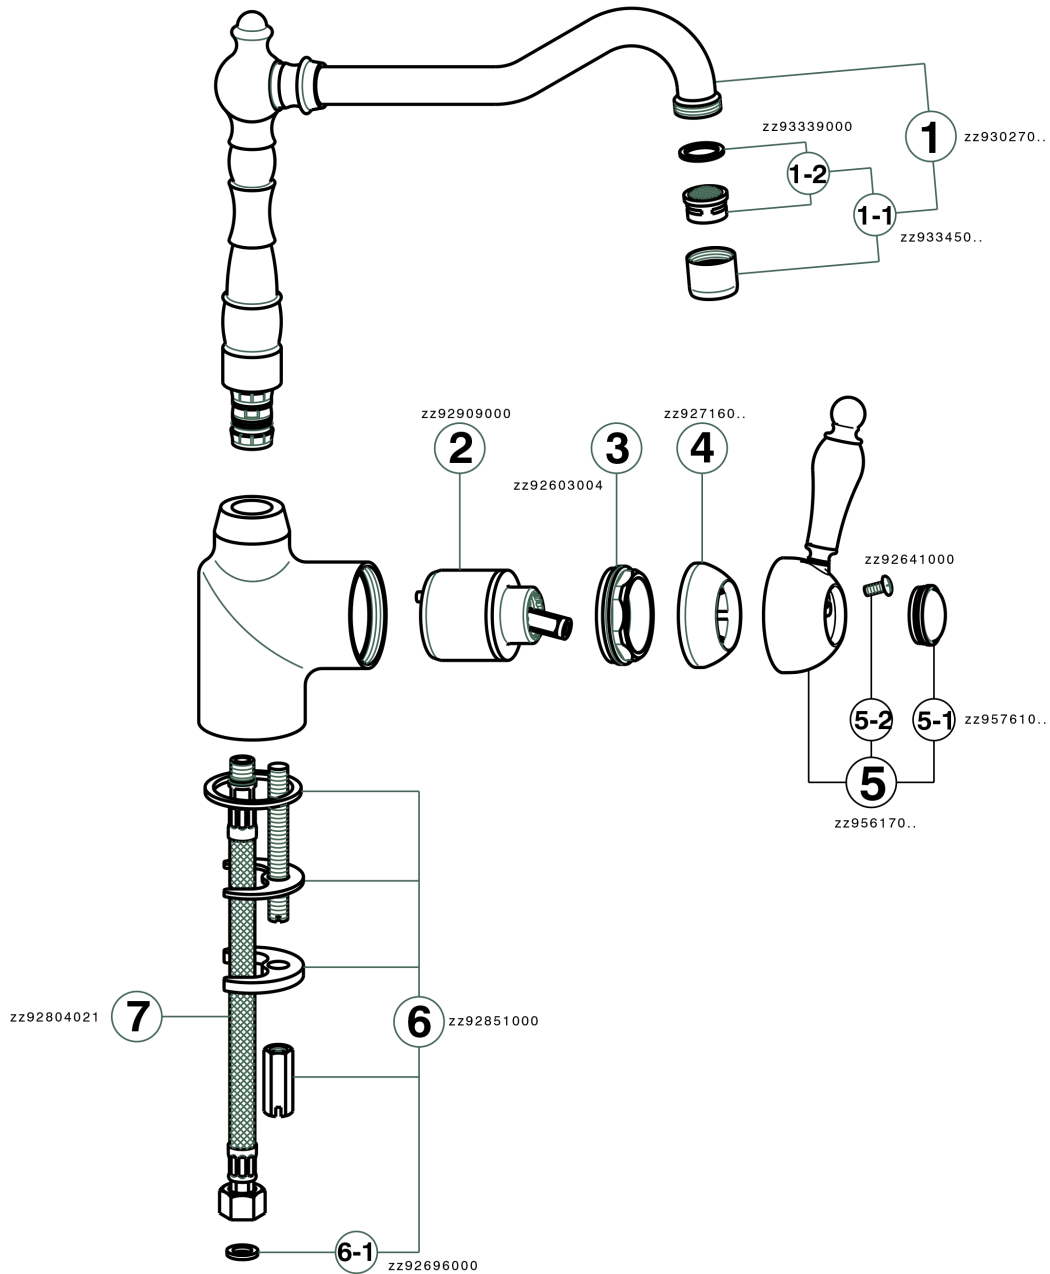

Single lever sink mixer KITCHEN_EM002530

EM002530

<https://en.cisal.it/single-lever-sink-mixer-kitchen-em002530>

2026-04-30