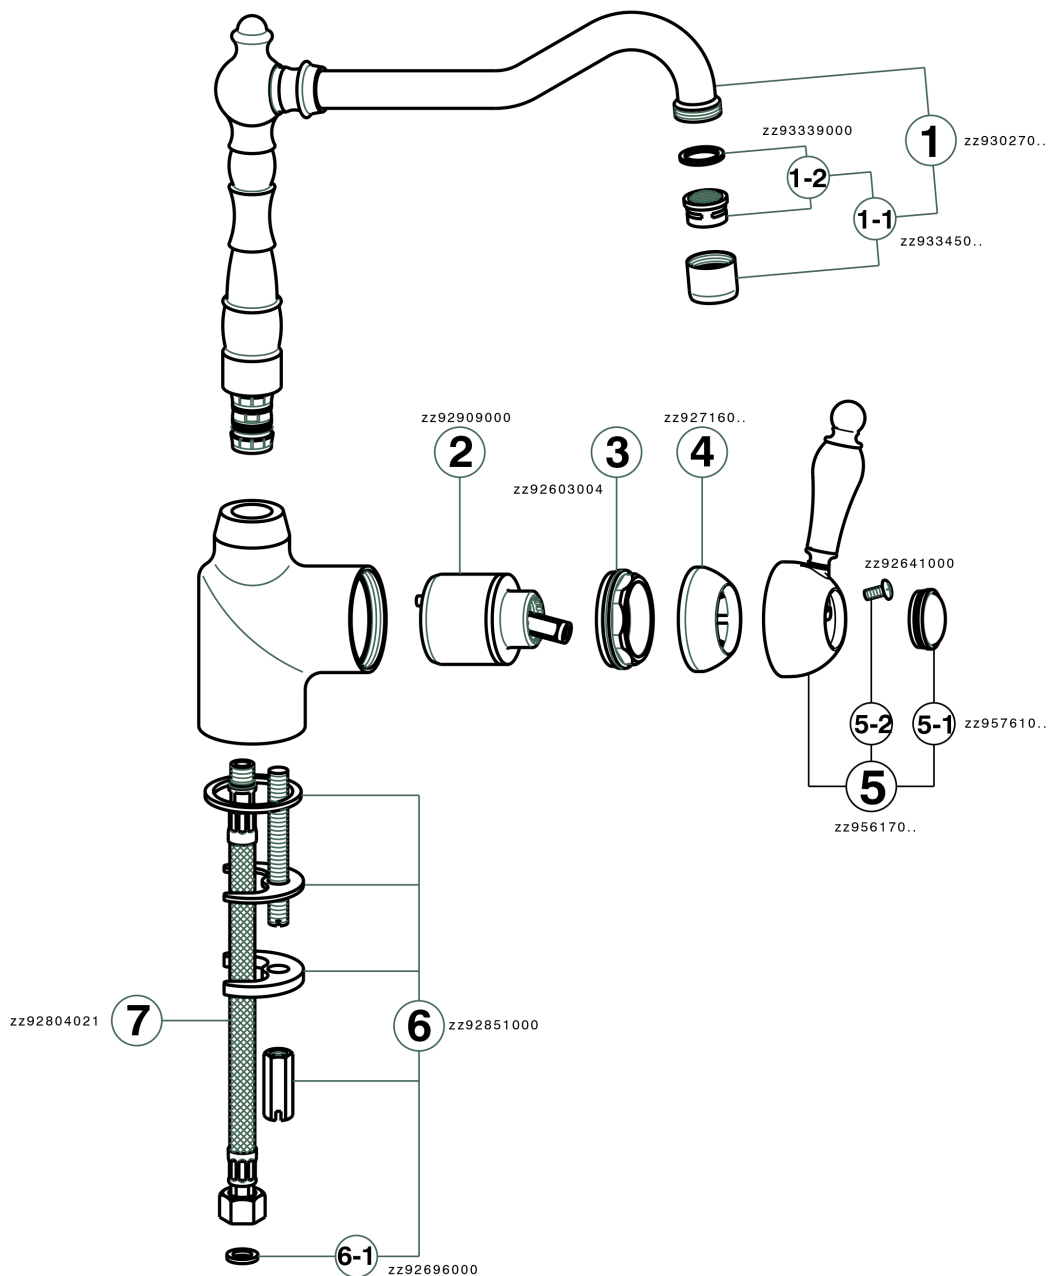

Single lever sink mixer KITCHEN_EM002530

EM002530

<https://en.cisal.it/single-lever-sink-mixer-kitchen-em002530>

2026-06-14