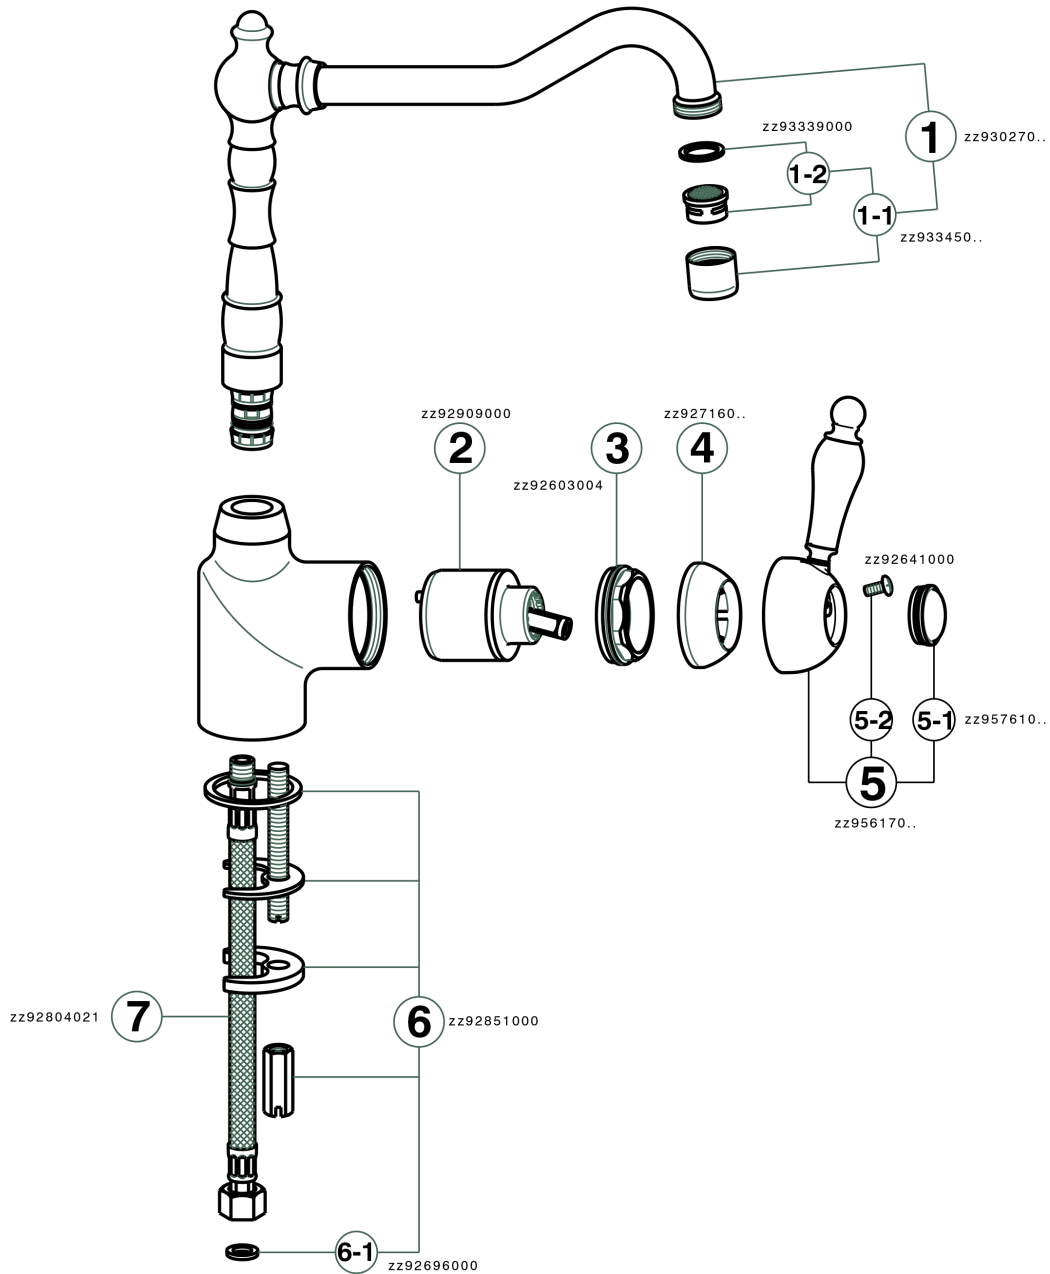

Single lever sink mixer KITCHEN_EM002530

EM002530

<https://en.cisal.it/single-lever-sink-mixer-kitchen-em002530>

2026-04-09