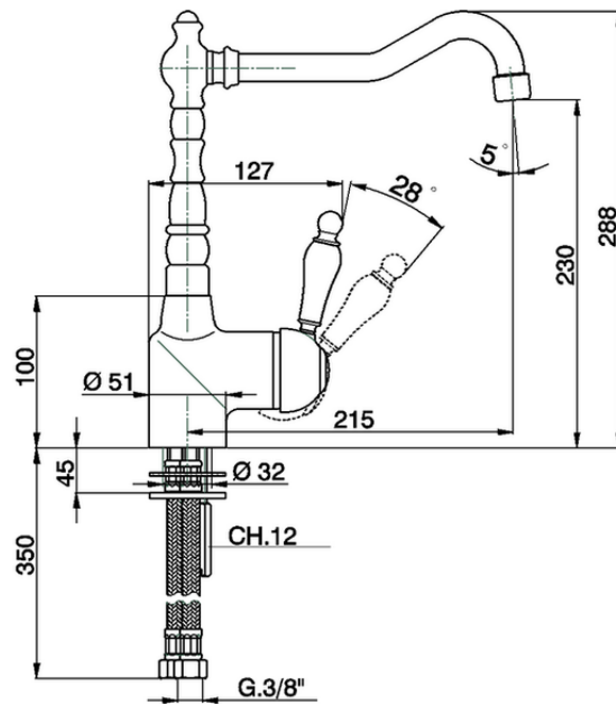

Single lever sink mixer KITCHEN_EM002530

EM002530

<https://en.cisal.it/single-lever-sink-mixer-kitchen-em002530>

2026-06-14