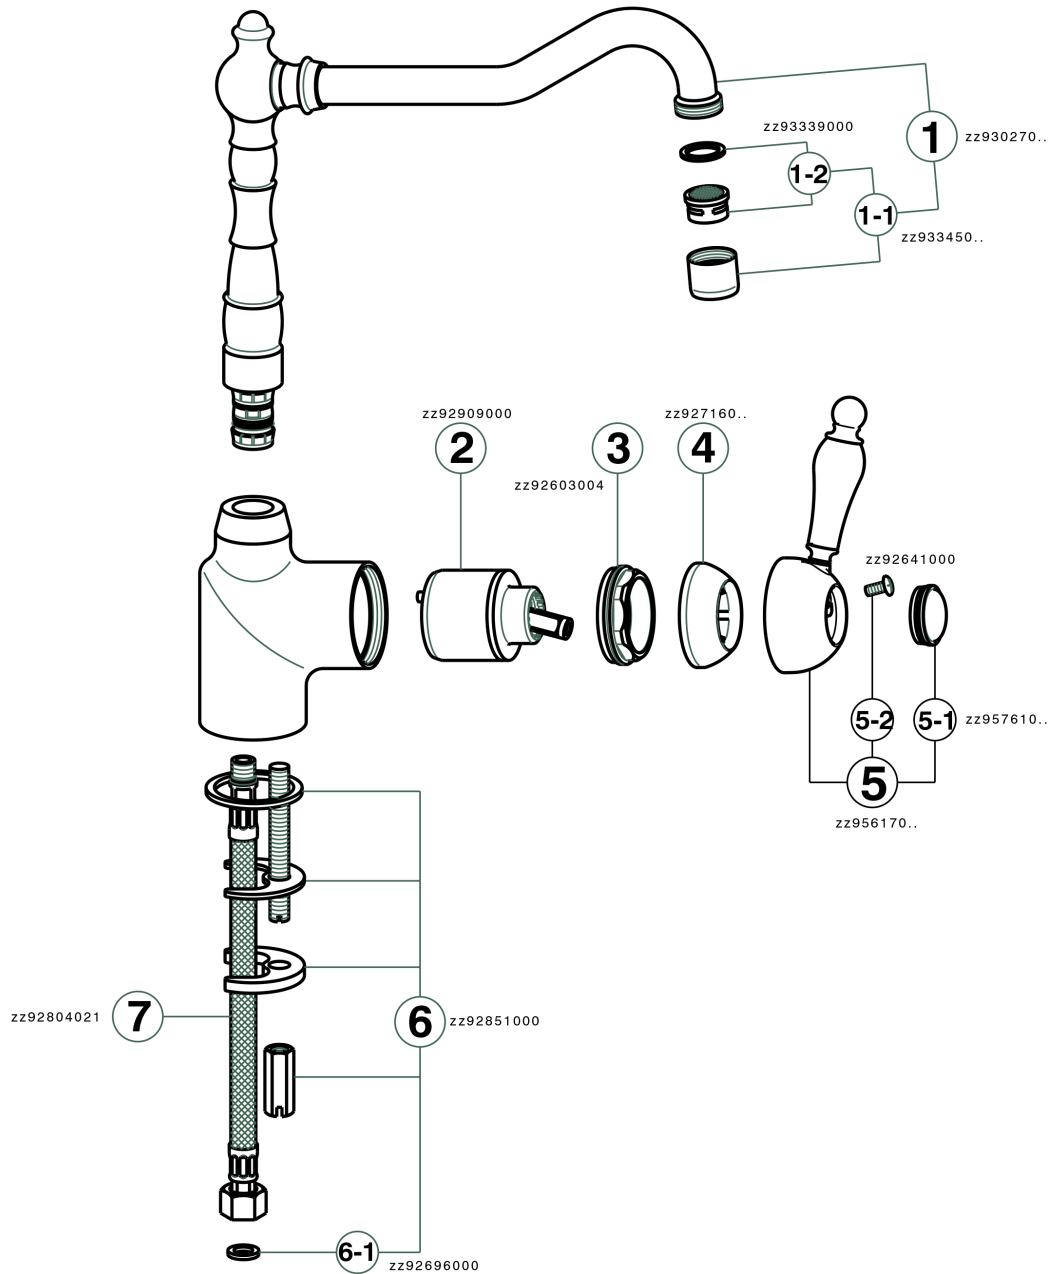

Single lever sink mixer KITCHEN_EM002530

MODEL **EM002530**

Single lever sink mixer, swivel spout, G.3/8" stainless steel flexible hoses

AVAILABLE FINISHINGS

-  **21** 21 Chrome
-  **26** 26 Old Copper
-  **27** 27 Old Bronze
-  **2A** 2A Satin Brushed Nickel

CHARACTERISTICS

Cartridge Spare Parts **ZZ92909000**

43 mm Cartridge

Single lever sink mixer KITCHEN_EM002530

EM002530

<https://en.cisal.it/single-lever-sink-mixer-kitchen-em002530>

2026-06-13