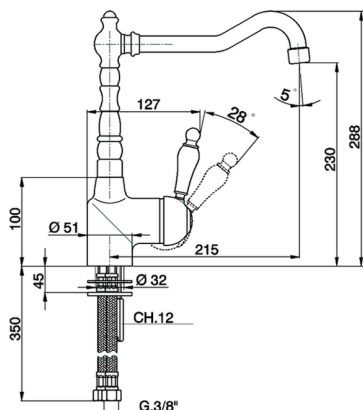

Single lever sink mixer KITCHEN_EM002530

MODEL **EM002530**

Single lever sink mixer, swivel spout, G.3/8" stainless steel flexible hoses

AVAILABLE FINISHINGS

-  **21** 21 Chrome
-  **26** 26 Old Copper
-  **27** 27 Old Bronze
-  **2A** 2A Satin Brushed Nickel

CHARACTERISTICS

Cartridge Spare Parts **ZZ92909000**

43 mm Cartridge

Single lever sink mixer KITCHEN_EM002530

EM002530

<https://en.cisal.it/single-lever-sink-mixer-kitchen-em002530>

2026-06-13