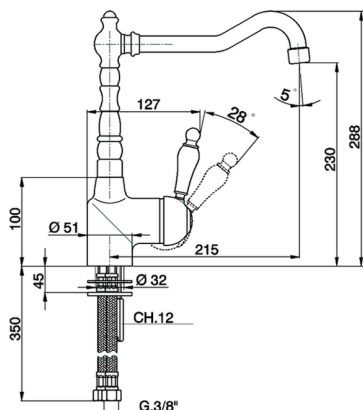

Single lever sink mixer KITCHEN_EM002530

MODEL **EM002530**

Single lever sink mixer, swivel spout, G.3/8" stainless steel flexible hoses

AVAILABLE FINISHINGS

-  **21** 21 Chrome
-  **26** 26 Old Copper
-  **27** 27 Old Bronze
-  **2A** 2A Satin Brushed Nickel

CHARACTERISTICS

Cartridge Spare Parts **ZZ92909000**

43 mm Cartridge

Single lever sink mixer KITCHEN_EM002530

EM002530

<https://en.cisal.it/single-lever-sink-mixer-kitchen-em002530>

2026-04-30