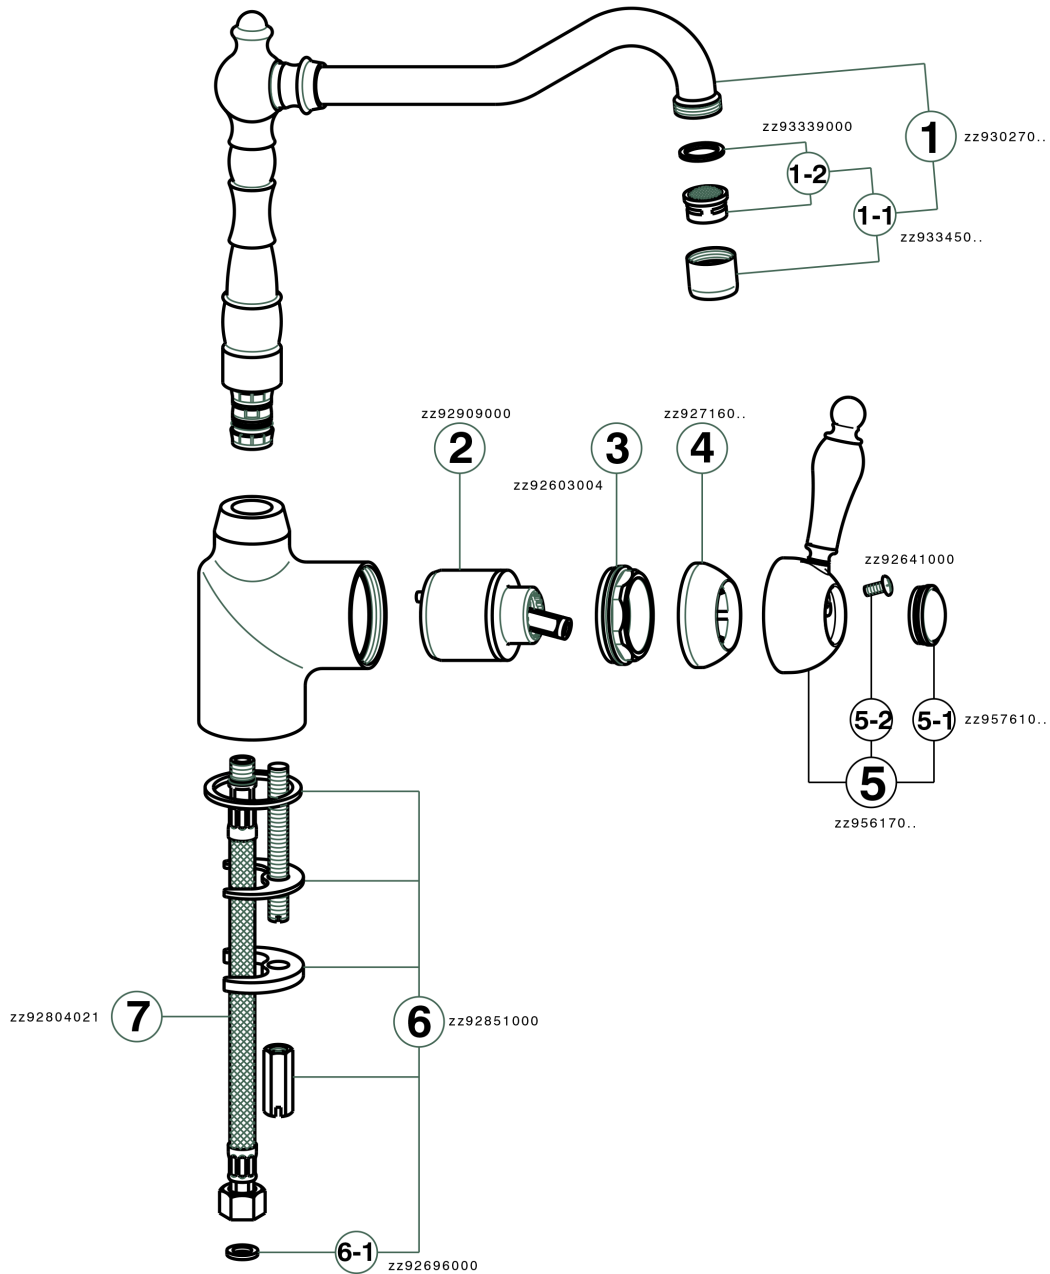

Single lever sink mixer KITCHEN_EM002530

MODEL **EM002530**

Single lever sink mixer, swivel spout, G.3/8" stainless steel flexible hoses

AVAILABLE FINISHINGS

-  **21** 21 Chrome
-  **26** 26 Old Copper
-  **27** 27 Old Bronze
-  **2A** 2A Satin Brushed Nickel

CHARACTERISTICS

Cartridge Spare Parts **ZZ92909000**

43 mm Cartridge

Single lever sink mixer KITCHEN_EM002530

EM002530

<https://en.cisal.it/single-lever-sink-mixer-kitchen-em002530>

2026-04-30