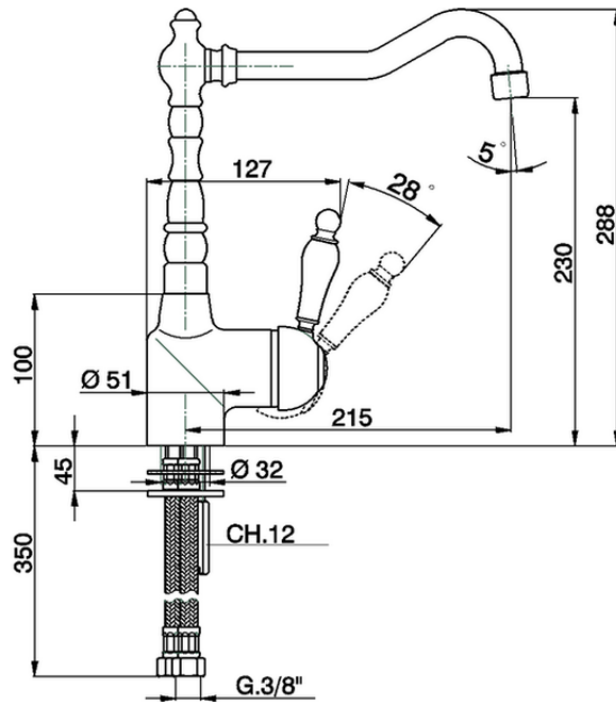

Single lever sink mixer KITCHEN_EM002530

EM002530

<https://en.cisal.it/single-lever-sink-mixer-kitchen-em002530>

2026-05-20