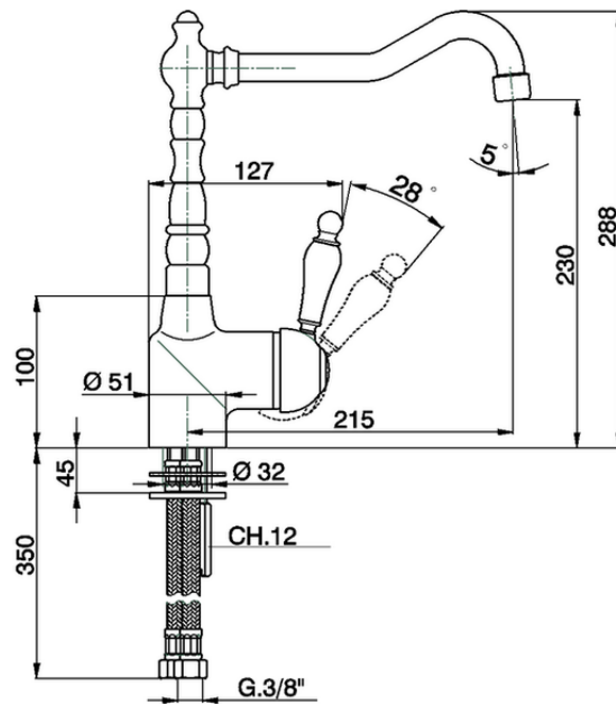

Single lever sink mixer KITCHEN_EM002530

EM002530

<https://en.cisal.it/single-lever-sink-mixer-kitchen-em002530>

2026-04-29