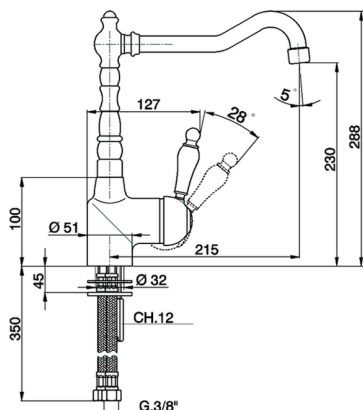

Single lever sink mixer KITCHEN_EM002530

MODEL **EM002530**

Single lever sink mixer, swivel spout, G.3/8" stainless steel flexible hoses

AVAILABLE FINISHINGS

-  **21** 21 Chrome
-  **26** 26 Old Copper
-  **27** 27 Old Bronze
-  **2A** 2A Satin Brushed Nickel

CHARACTERISTICS

Cartridge Spare Parts **ZZ92909000**

43 mm Cartridge

Single lever sink mixer KITCHEN_EM002530

EM002530

<https://en.cisal.it/single-lever-sink-mixer-kitchen-em002530>

2026-04-29