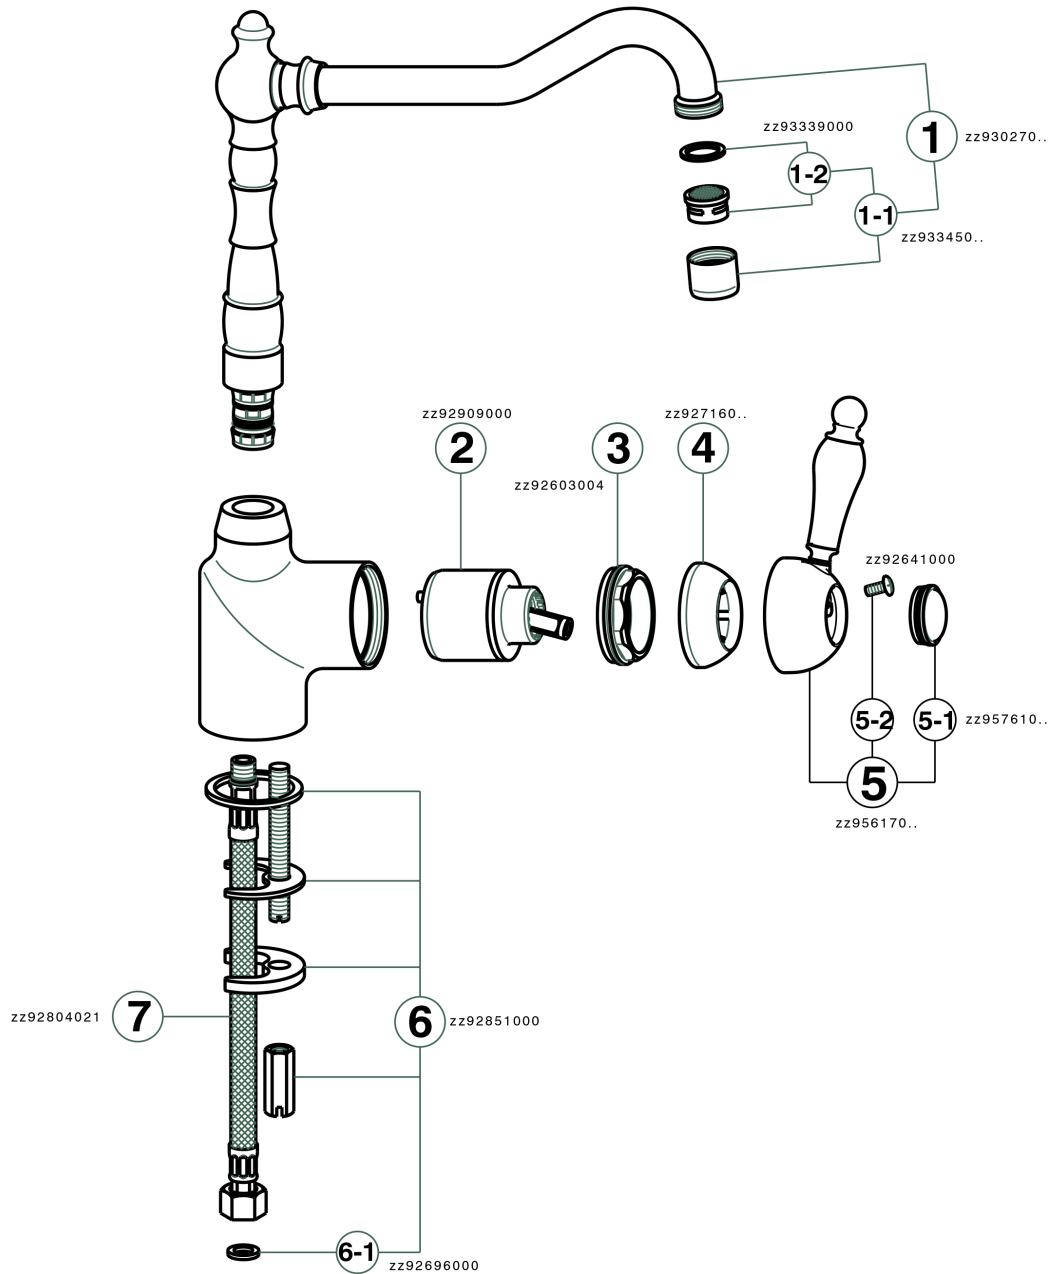

Single lever sink mixer KITCHEN_EM002530

EM002530

<https://en.cisal.it/single-lever-sink-mixer-kitchen-em002530>

2026-06-13