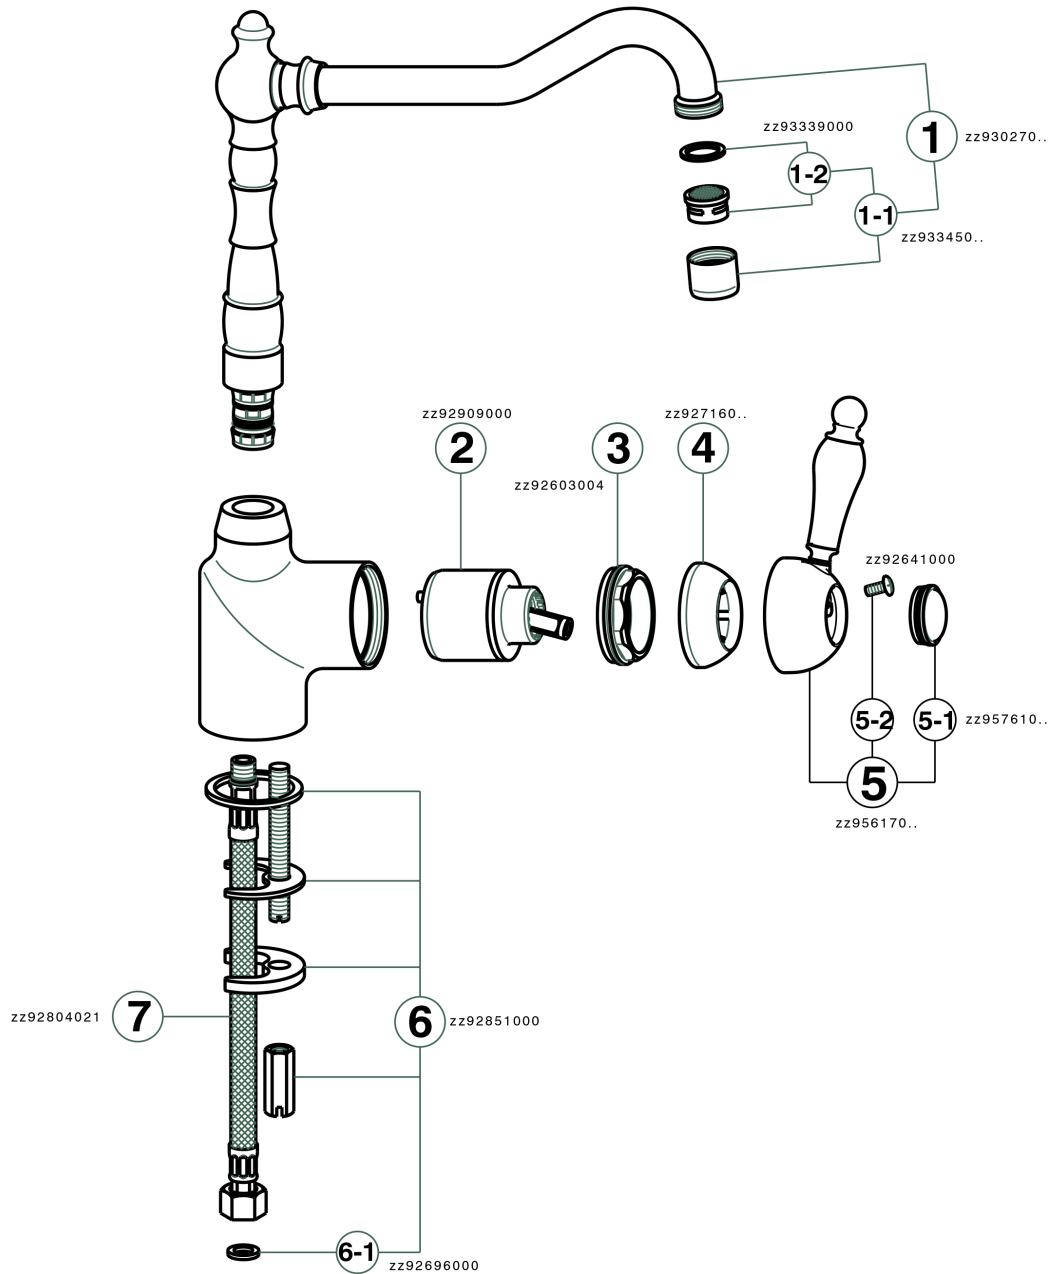

## Single lever sink mixer KITCHEN\_EM002530

MODEL **EM002530**

Single lever sink mixer, swivel spout, G.3/8" stainless steel flexible hoses

### CHARACTERISTICS

Cartridge Spare Parts **ZZ92909000**

**43 mm Cartridge**

## Single lever sink mixer KITCHEN\_EM002530

EM002530

<https://en.cisal.it/single-lever-sink-mixer-kitchen-em002530>

2026-06-13