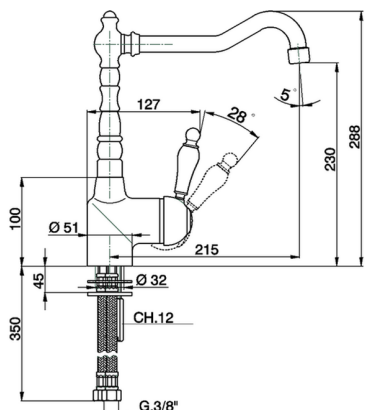

Single lever sink mixer KITCHEN_EM002530

MODEL **EM002530**

Single lever sink mixer, swivel spout, G.3/8" stainless steel flexible hoses

AVAILABLE FINISHINGS

-  **21** 21 Chrome
-  **26** 26 Old Copper
-  **27** 27 Old Bronze
-  **2A** 2A Satin Brushed Nickel

CHARACTERISTICS

Cartridge Spare Parts **ZZ92909000**

43 mm Cartridge

Single lever sink mixer KITCHEN_EM002530

EM002530

<https://en.cisal.it/single-lever-sink-mixer-kitchen-em002530>

2026-05-20