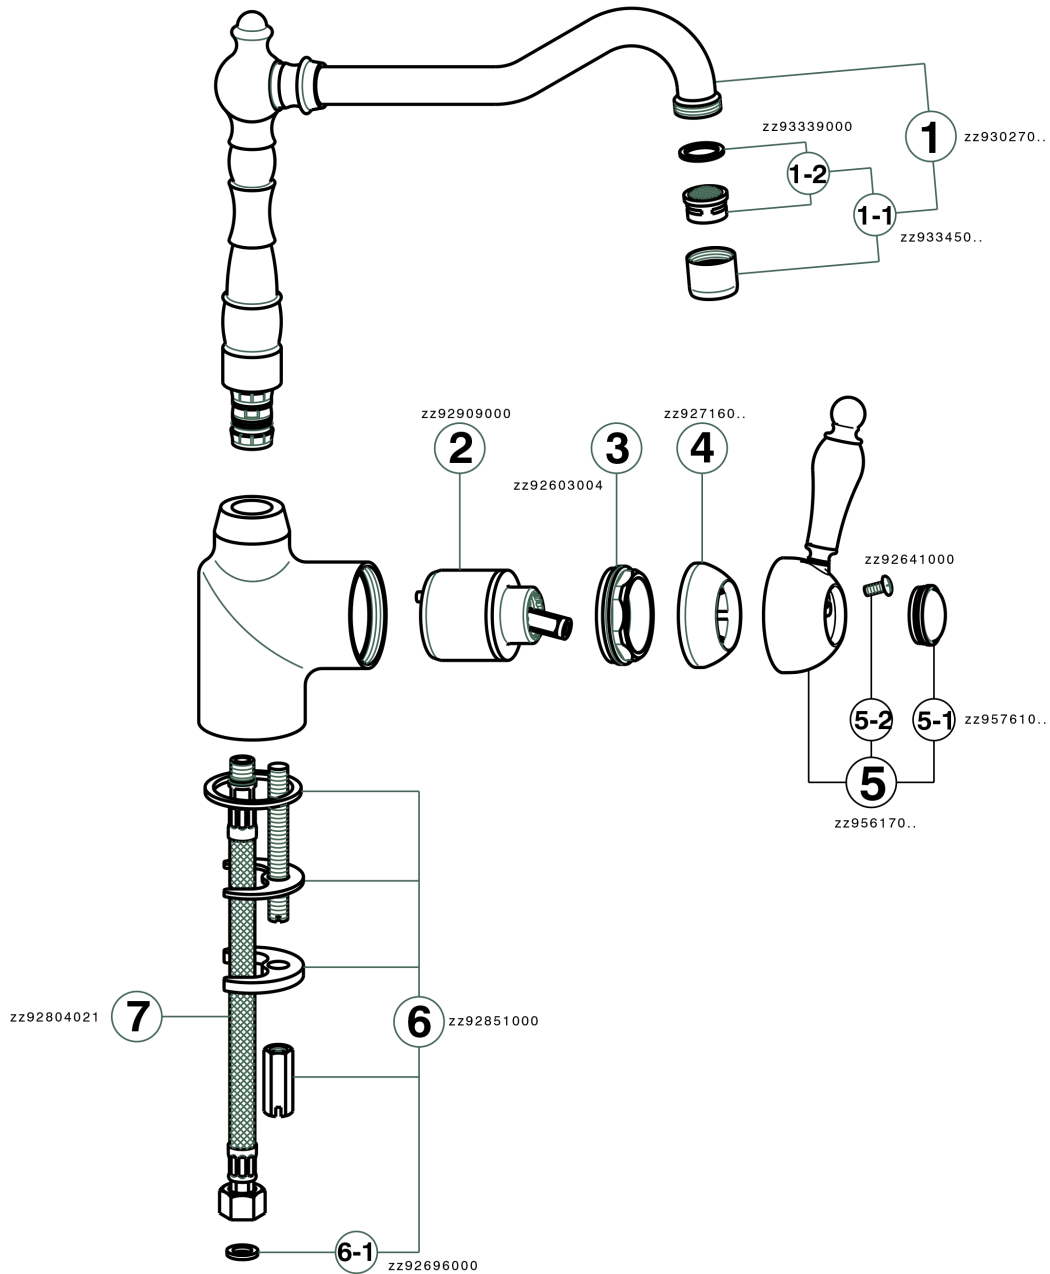

## Single lever sink mixer KITCHEN\_EM002530

EM002530

<https://en.cisal.it/single-lever-sink-mixer-kitchen-em002530>

2026-04-29