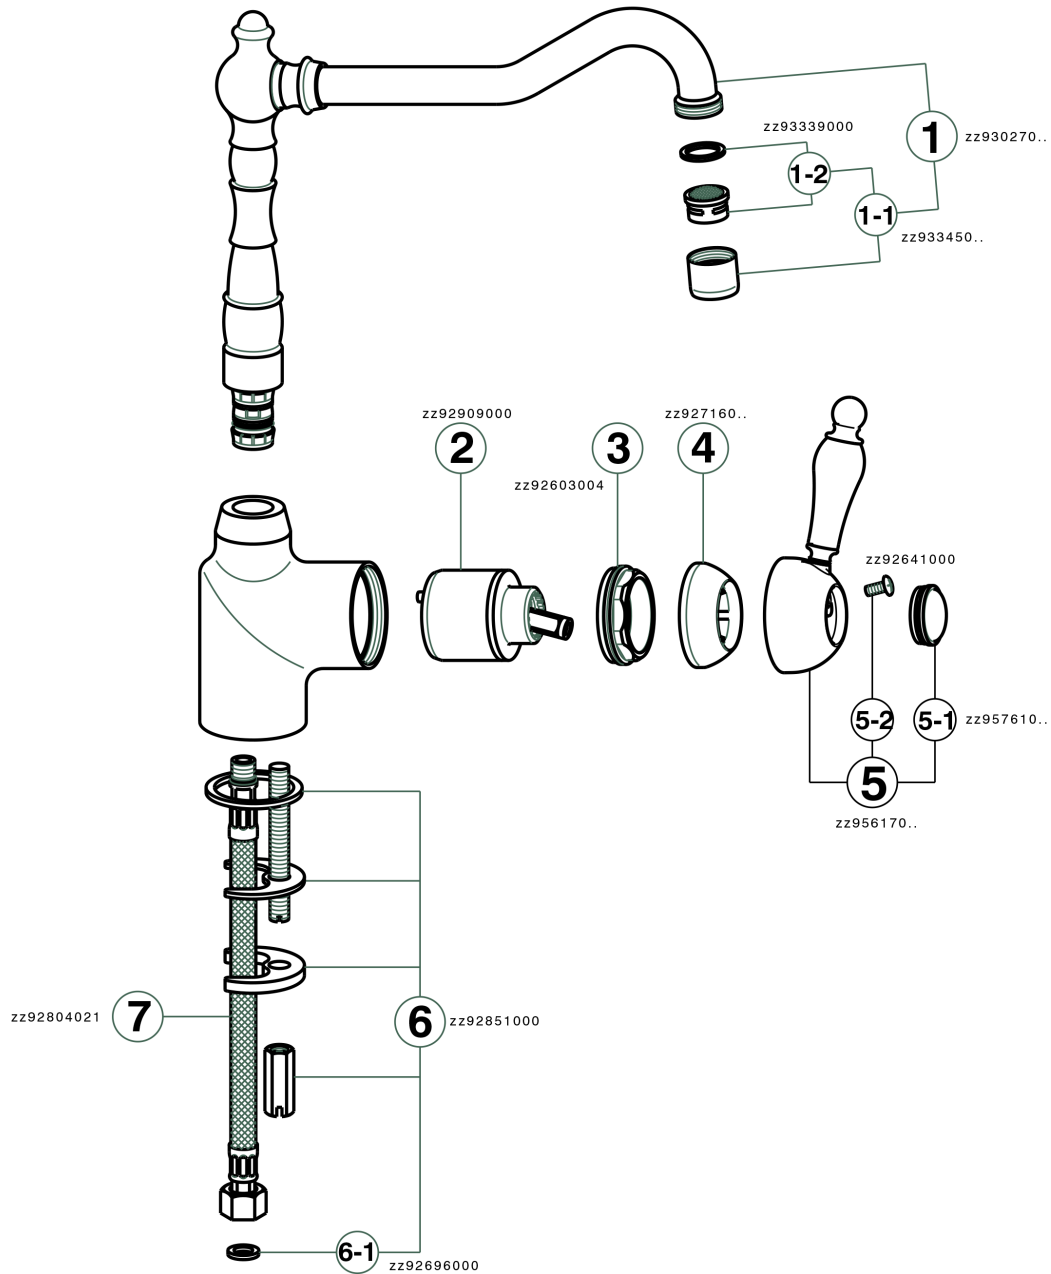

Single lever sink mixer KITCHEN_EM002530

EM002530

<https://en.cisal.it/single-lever-sink-mixer-kitchen-em002530>

2026-04-08