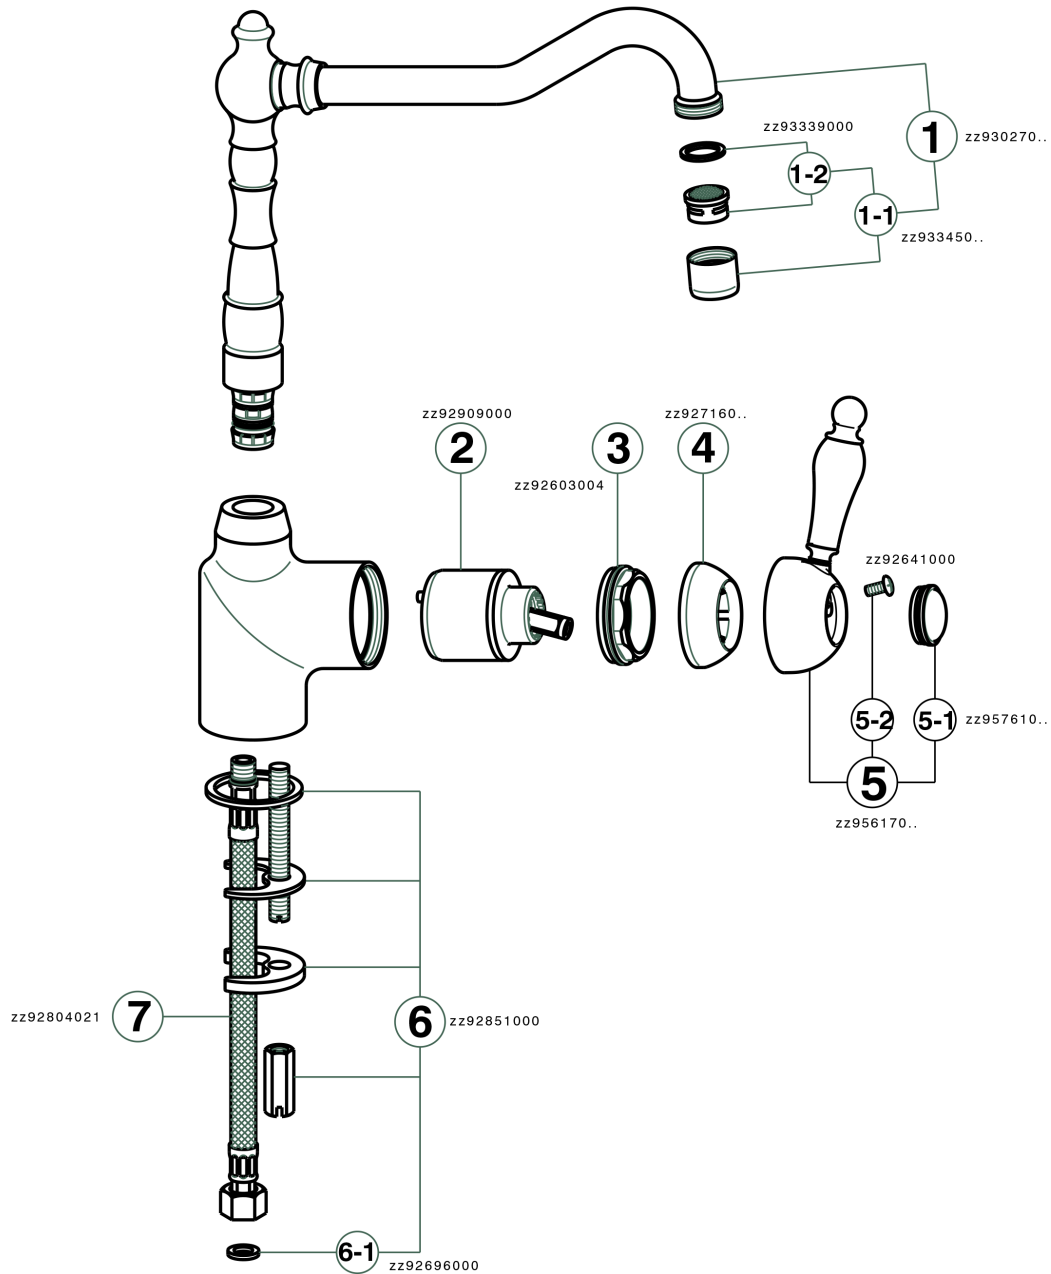

## Single lever sink mixer KITCHEN\_EM002530

EM002530

<https://en.cisal.it/single-lever-sink-mixer-kitchen-em002530>

2026-04-29