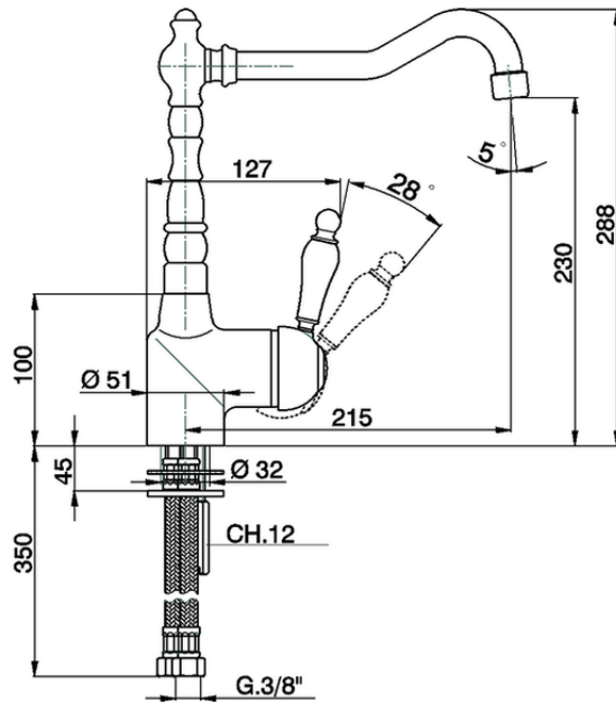

## Single lever sink mixer KITCHEN\_EM002530

EM002530

<https://en.cisal.it/single-lever-sink-mixer-kitchen-em002530>

2026-06-13