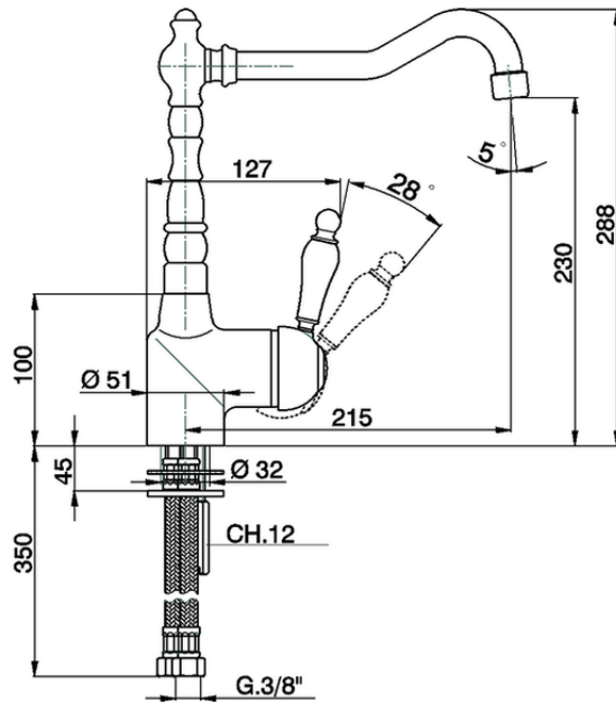

Single lever sink mixer KITCHEN_EM002530

EM002530

<https://en.cisal.it/single-lever-sink-mixer-kitchen-em002530>

2026-04-09