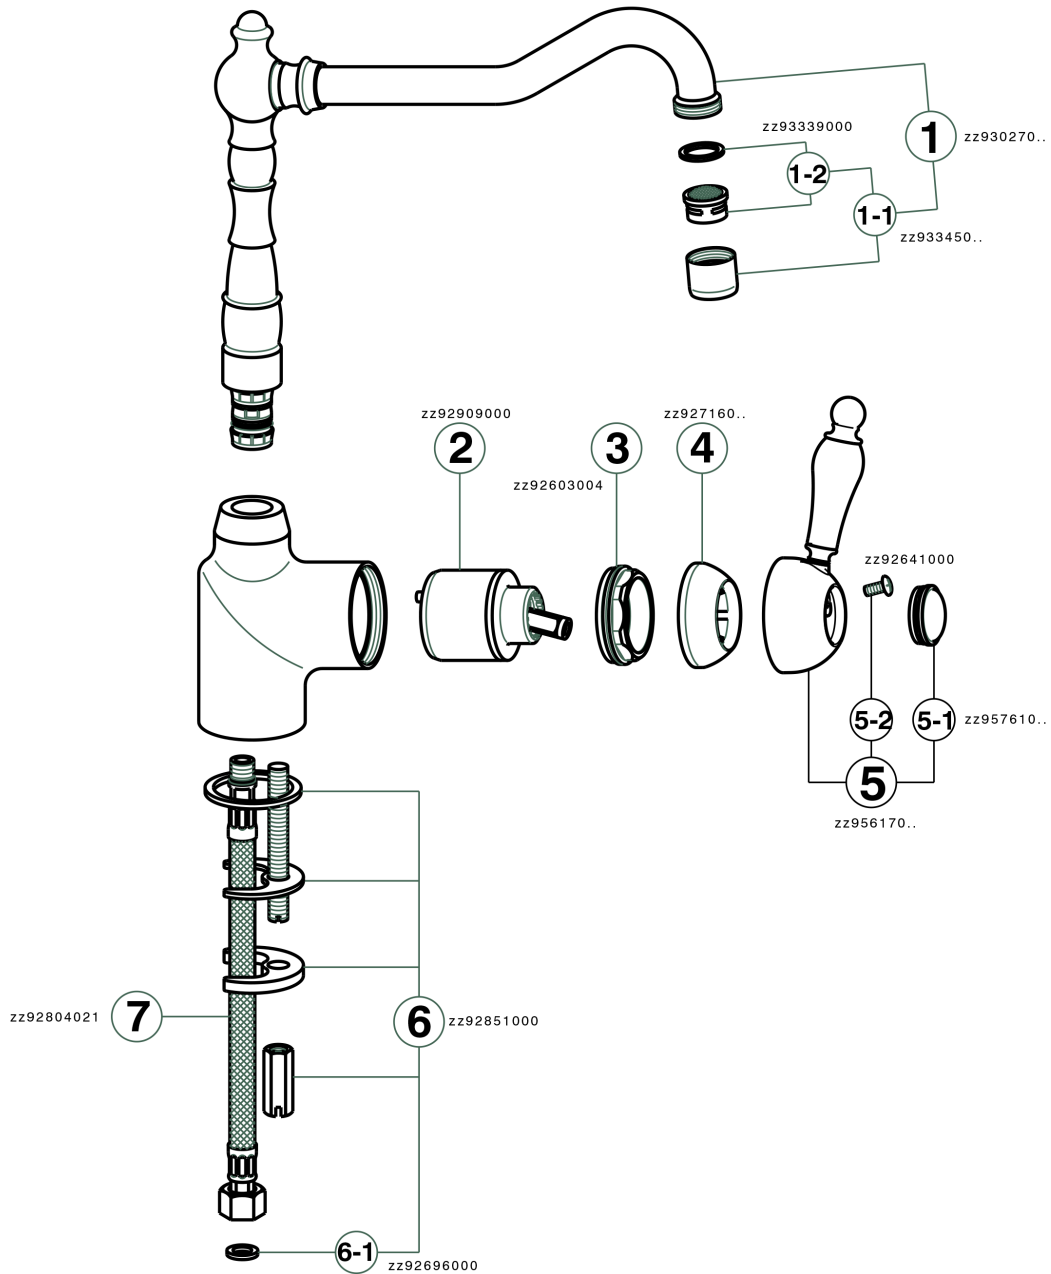

## Single lever sink mixer KITCHEN\_EM002530

MODEL **EM002530**

Single lever sink mixer, swivel spout, G.3/8" stainless steel flexible hoses

### CHARACTERISTICS

Cartridge Spare Parts **ZZ92909000**

**43 mm Cartridge**

## Single lever sink mixer KITCHEN\_EM002530

EM002530

<https://en.cisal.it/single-lever-sink-mixer-kitchen-em002530>

2026-04-09