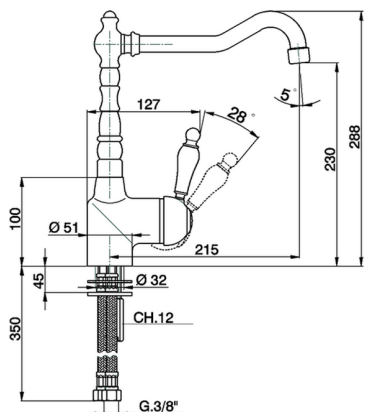

## Single lever sink mixer KITCHEN\_EM002530

MODEL **EM002530**

Single lever sink mixer, swivel spout, G.3/8" stainless steel flexible hoses

### CHARACTERISTICS

Cartridge Spare Parts **ZZ92909000**

**43 mm Cartridge**