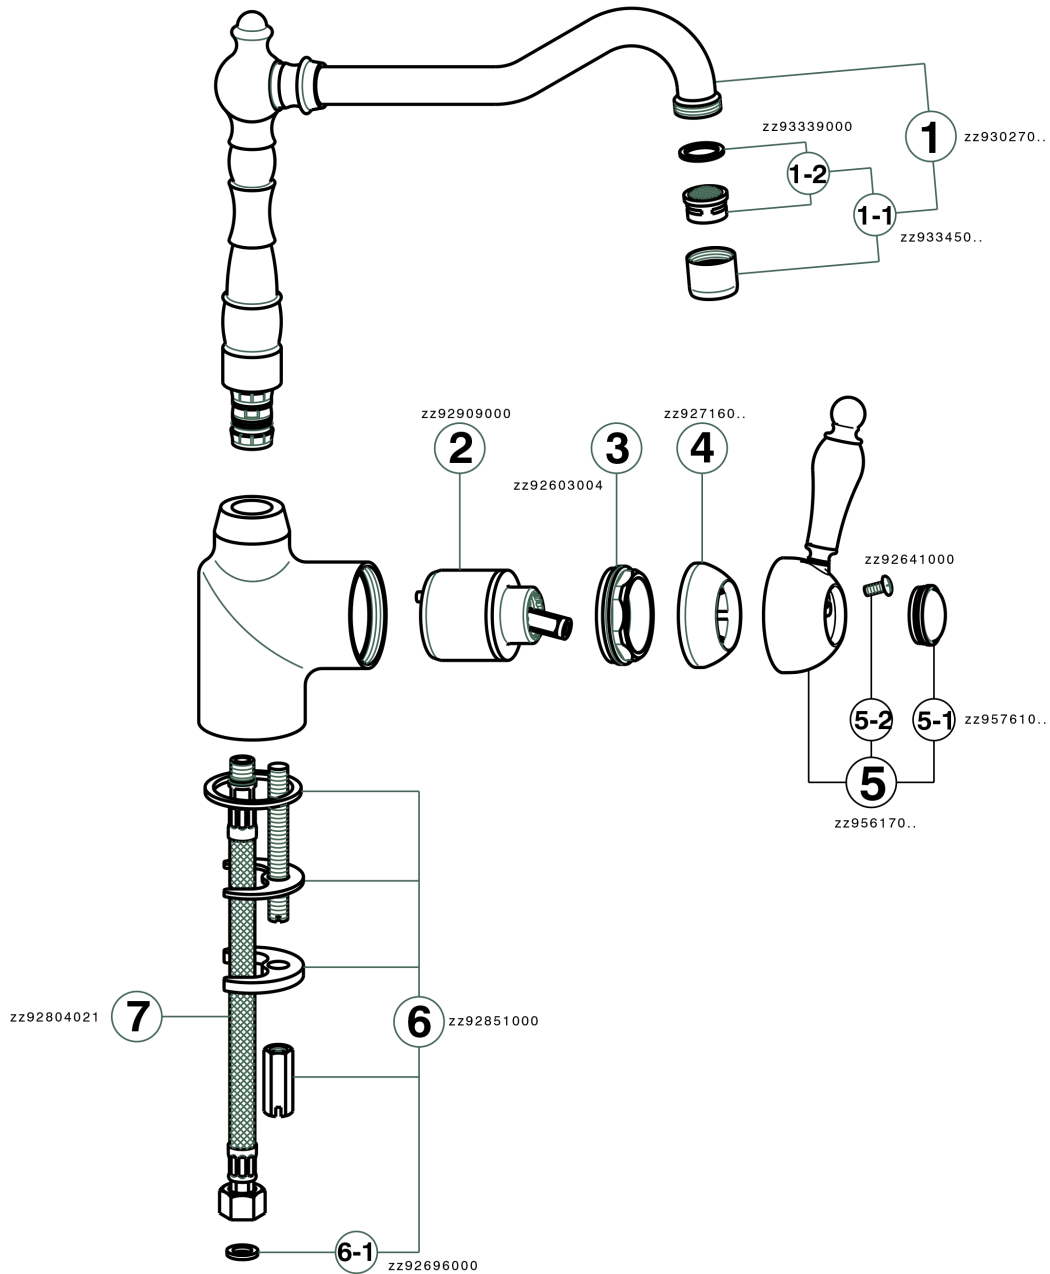

Single lever sink mixer KITCHEN_EM002530

EM002530

<https://en.cisal.it/single-lever-sink-mixer-kitchen-em002530>

2026-05-20