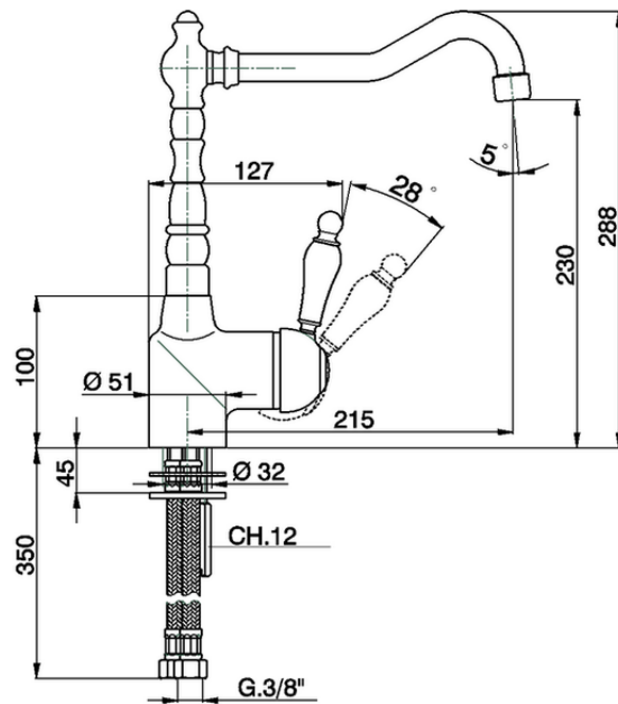

Single lever sink mixer KITCHEN_EM002530

EM002530

<https://en.cisal.it/single-lever-sink-mixer-kitchen-em002530>

2026-04-30