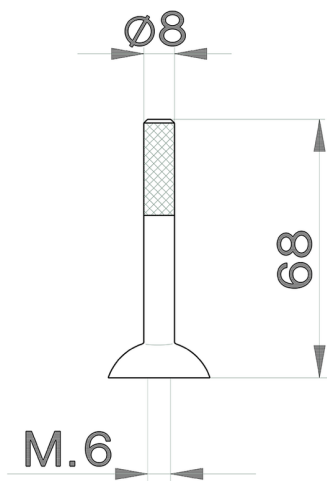

Lever for single lever 'LS' joystick SPARE PARTS_ZZ932930

MODEL **ZZ932930**

Lever for single lever 'LS' joystick

AVAILABLE FINISHINGS

21 21 Chrome

2A 2A Satin Brushed Nickel

CHARACTERISTICS

2026-06-30