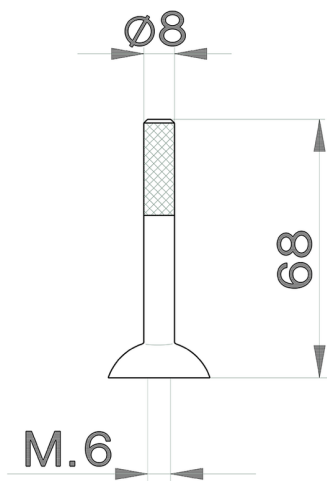

Lever for single lever 'LS' joystick SPARE PARTS_ZZ932930

MODEL **ZZ932930**

Lever for single lever 'LS' joystick

AVAILABLE FINISHINGS

21 21 Chrome

2A 2A Satin Brushed Nickel

CHARACTERISTICS

2026-05-25