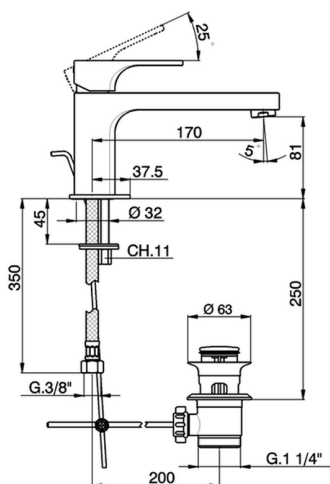

## Single lever basin mixer EnergySave CUBIC\_CU001515

MODEL **CU001515**

Single lever basin mixer EnergySave, with automatic 1"1/4 automatic pop-up waste, G.3/8" stainless steel flexible hose

### CHARACTERISTICS

Cartridge Spare Parts **ZZ96691000**

**25 mm Cartridge**