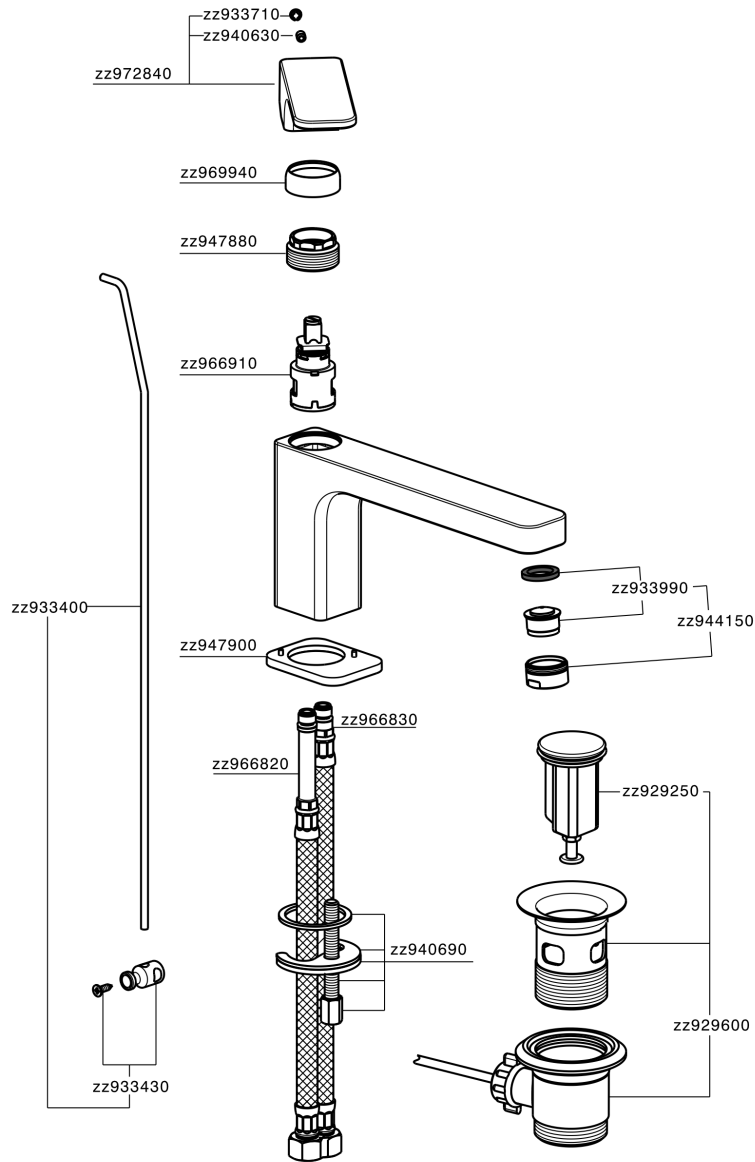

Single lever basin mixer EnergySave CUBIC_CU001515

CU001515

<https://en.cisal.it/single-lever-basin-mixer-energysave-cubic-cu001515>

2024-12-22