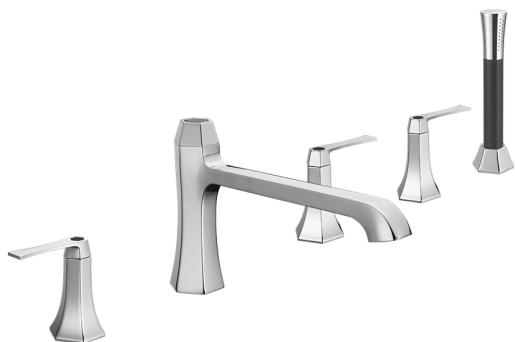

Deck-mounted 5-hole bath mixer CHERIE_CF000260

MODEL **CF000260**

Deck-mounted 5-hole bath mixer, 2 outlet diverter, Chérie Brass one spray handshower, 175 cm Brass flexible hose

AVAILABLE FINISHINGS

- 
6T 6T Chrome/Matt Black
- 
7C 7C Gold/Matt Black
- 
7D 7D Polished Nickel/Matt Black
- 
7E 7E Rose Gold/Matt Black