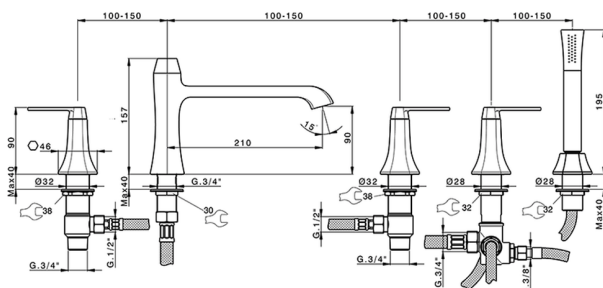

Deck-mounted 5-hole bath mixer CHERIE_CF000260

MODEL **CF000260**

Deck-mounted 5-hole bath mixer, 2 outlet diverter, Chérie Brass one spray handshower, 175 cm Brass flexible hose

AVAILABLE FINISHINGS

- 
6T 6T Chrome/Matt Black
- 
7C 7C Gold/Matt Black
- 
7D 7D Polished Nickel/Matt Black
- 
7E 7E Rose Gold/Matt Black