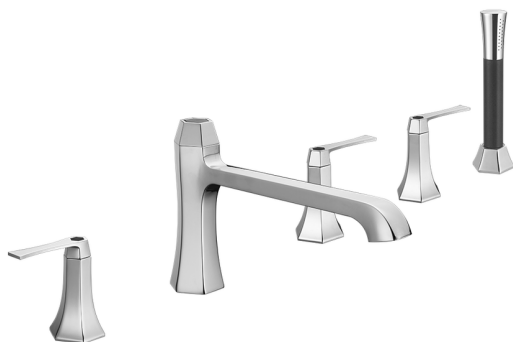

Deck-mounted 5-hole bath mixer CHERIE_CF000260

MODEL **CF000260**

Deck-mounted 5-hole bath mixer, 2 outlet diverter, Chérie Brass one spray handshower, 175 cm Brass flexible hose

AVAILABLE FINISHINGS

- 
6T 6T Chrome/Matt Black
- 
7C 7C Gold/Matt Black
- 
7D 7D Polished Nickel/Matt Black
- 
7E 7E Rose Gold/Matt Black