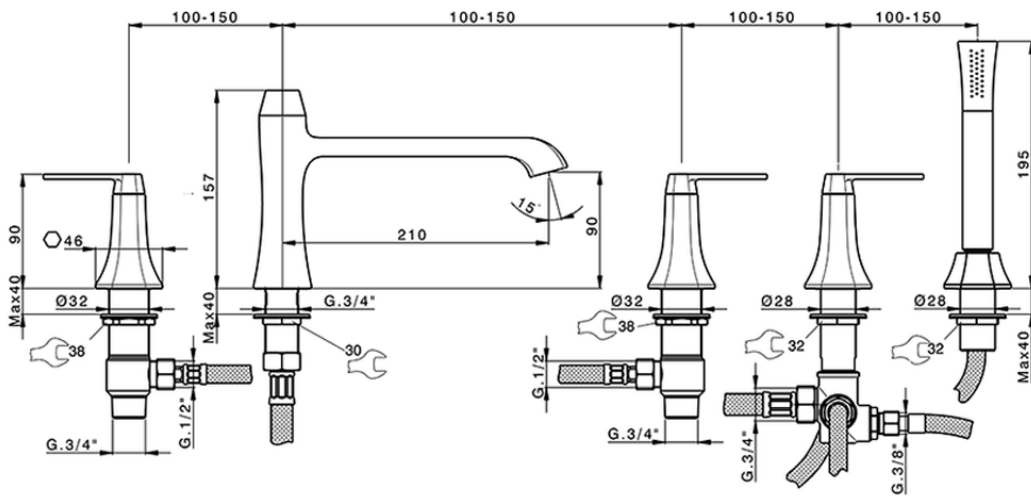

Deck-mounted 5-hole bath mixer CHERIE_CF000260

CF000260

<https://en.cisal.it/deck-mounted-5-hole-bath-mixer-cherie-cf000260>

2026-04-28