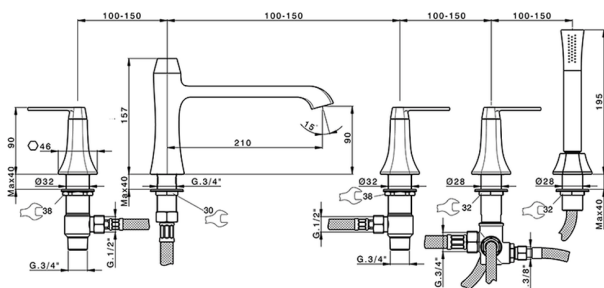

CHARACTERISTICS

2026-06-14