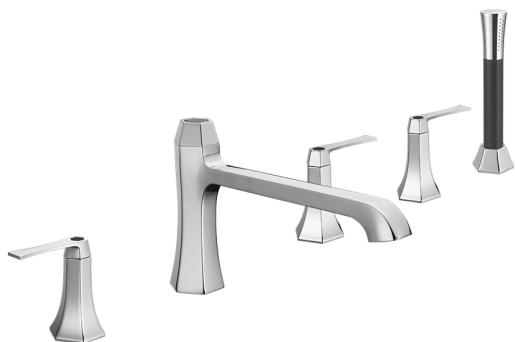

## Deck-mounted 5-hole bath mixer CHERIE\_CF000260

MODEL **CF000260**

Deck-mounted 5-hole bath mixer, 2 outlet diverter, Chérie Brass one spray handshower, 175 cm Brass flexible hose

### AVAILABLE FINISHINGS

- 
**6T** 6T Chrome/Matt Black
- 
**7C** 7C Gold/Matt Black
- 
**7D** 7D Polished Nickel/Matt Black
- 
**7E** 7E Rose Gold/Matt Black