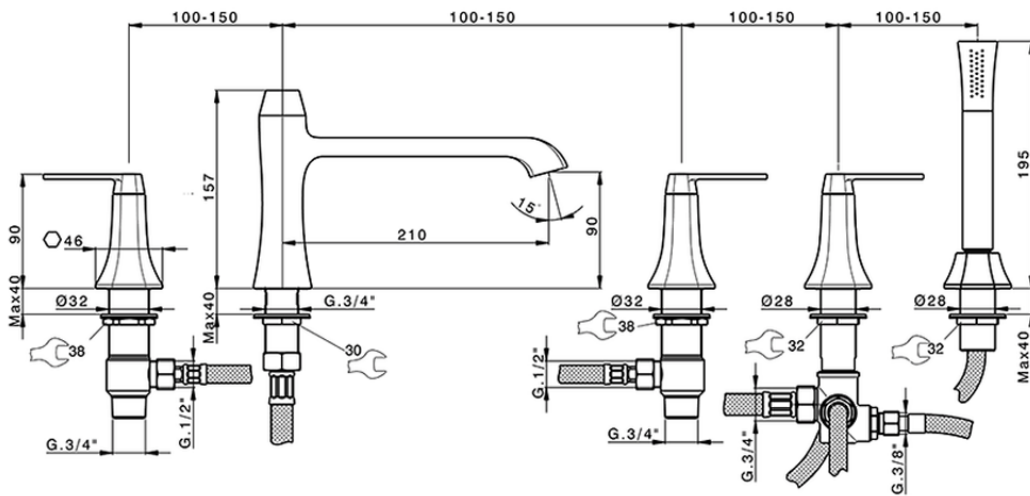

## Deck-mounted 5-hole bath mixer CHERIE\_CF000260

CF000260

<https://en.cisal.it/deck-mounted-5-hole-bath-mixer-cherie-cf000260>

2026-06-08