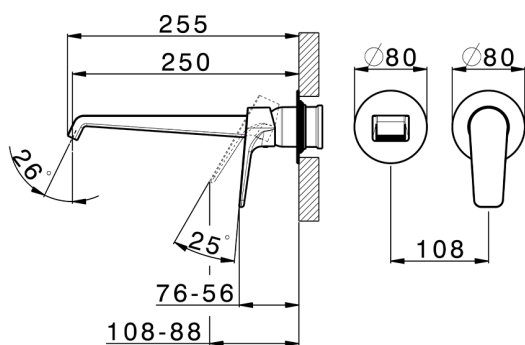

Exposed part for single lever washbasin valve ROCK&ROLL_RL005511

MODEL **RL005511**

Exposed part for single lever washbasin valve, without concealed part, spout L.250 mm, for item Easy-Box ZA002450-ZA025510

AVAILABLE FINISHINGS

-  **21** 21 Chrome
-  **2F** 2F Brushed Nickel
-  **40** 40 Matt Black

CHARACTERISTICS

Installation **Concealed**
 Required concealed parts **ZA002450**

Exposed part for single lever washbasin valve ROCK&ROLL_RL005511

RL005511

<https://en.cisal.it/exposed-part-for-single-lever-washbasin-valve-rockroll-rl005511>

2024-12-22