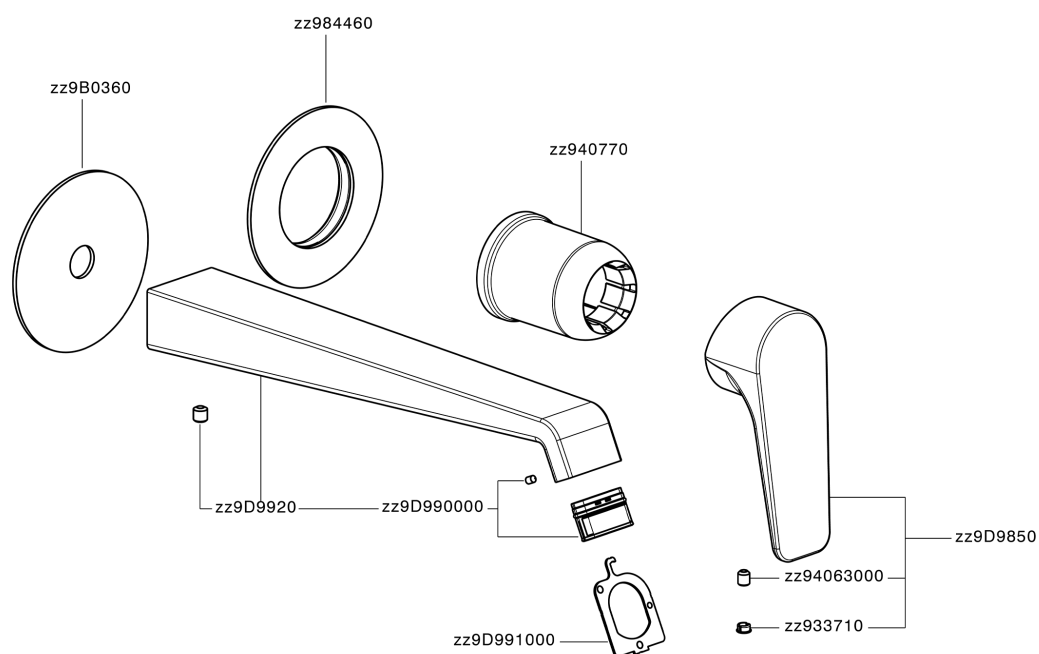

Exposed part for single lever washbasin valve ROCK&ROLL_RL005511

MODEL **RL005511**

Exposed part for single lever washbasin valve, without concealed part, spout L.250 mm, for item Easy-Box ZA002450-ZA025510

AVAILABLE FINISHINGS

-  **21** 21 Chrome
-  **2F** 2F Brushed Nickel
-  **40** 40 Matt Black

CHARACTERISTICS

Installation **Concealed**
 Required concealed parts **ZA002450**

Exposed part for single lever washbasin valve ROCK&ROLL_RL005511

RL005511

<https://en.cisal.it/exposed-part-for-single-lever-washbasin-valve-rockroll-rl005511>

2024-12-22