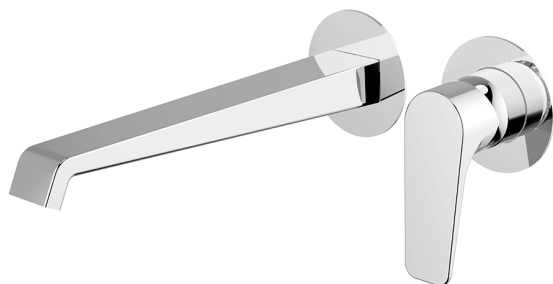

Exposed part for single lever washbasin valve ROCK&ROLL_RL005511

MODEL **RL005511**

Exposed part for single lever washbasin valve, without concealed part, spout L.250 mm, for item Easy-Box ZA002450-ZA025510

AVAILABLE FINISHINGS

-  **21** 21 Chrome
-  **2F** 2F Brushed Nickel
-  **40** 40 Matt Black

CHARACTERISTICS

Installation **Concealed**
 Required concealed parts **ZA002450**

Exposed part for single lever washbasin valve ROCK&ROLL_RL005511

RL005511

<https://en.cisal.it/exposed-part-for-single-lever-washbasin-valve-rockroll-rl005511>

2024-12-22