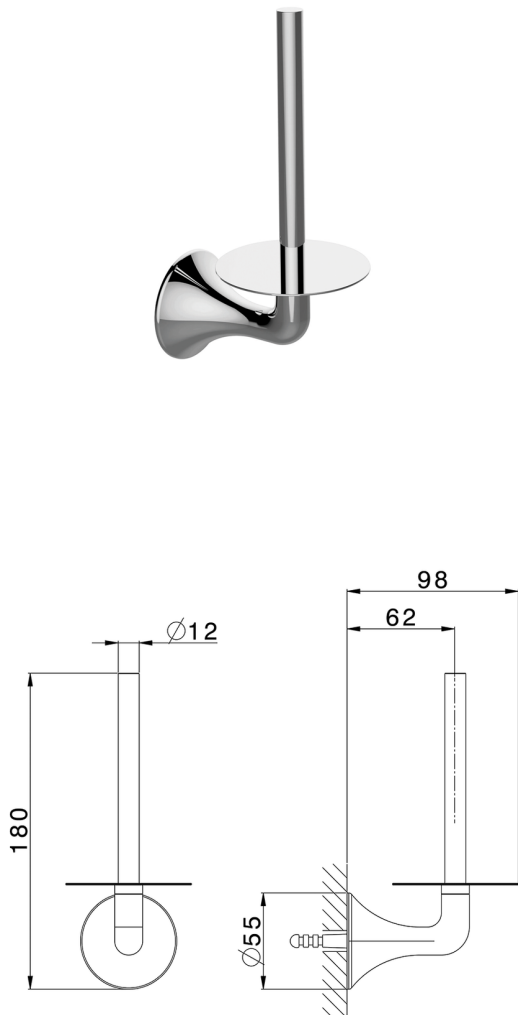

Toilet paper holder reserve VITA_VI090410

MODEL **VI090410**

Toilet paper holder reserve

AVAILABLE FINISHINGS

-  **21** 21 Chrome
-  **2Q** 2Q Black Titanium
-  **40** 40 Matt Black
-  **4Q** 4Q Matt White