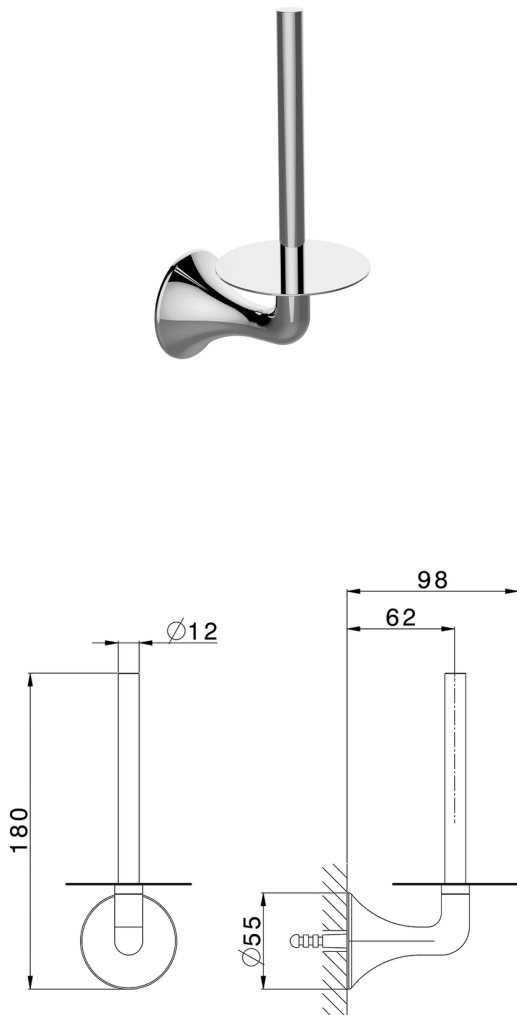

## Toilet paper holder reserve VITA\_VI090410

MODEL **VI090410**

Toilet paper holder reserve

AVAILABLE FINISHINGS

-  **21** 21 Chrome
-  **2Q** 2Q Black Titanium
-  **40** 40 Matt Black
-  **4Q** 4Q Matt White