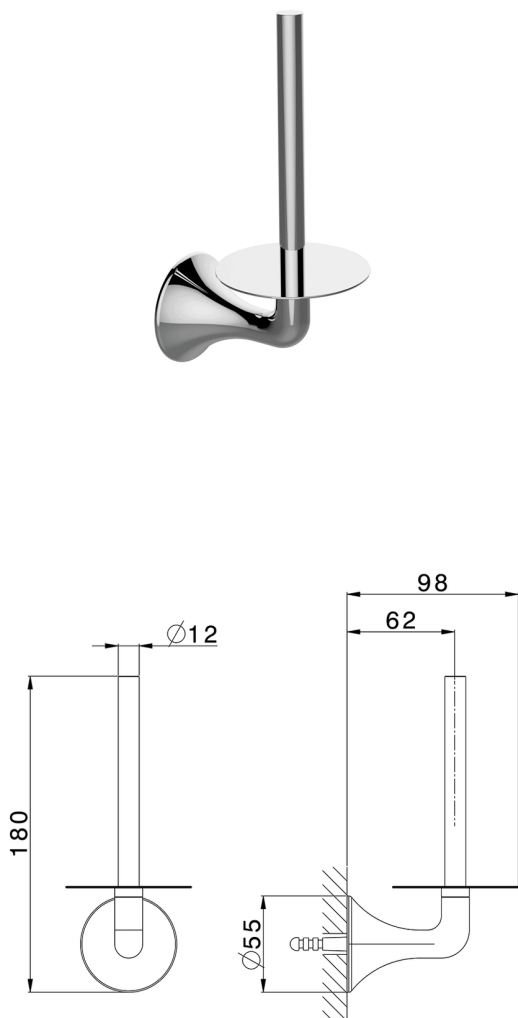

## Toilet paper holder reserve VITA\_VI090410

MODEL **VI090410**

Toilet paper holder reserve

AVAILABLE FINISHINGS

-  **21** 21 Chrome
-  **2Q** 2Q Black Titanium
-  **40** 40 Matt Black
-  **4Q** 4Q Matt White