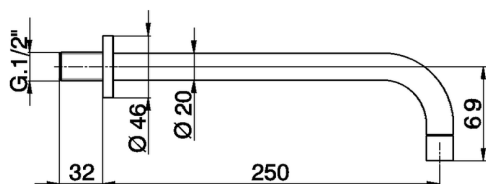

## Spout COMPONENTS\_ZA003251

MODEL **ZA003251**

Spout, 250 mm length, 1/2" M connection

AVAILABLE FINISHINGS

**21** 21 Chrome

**2A** 2A Satin Brushed Nickel

CHARACTERISTICS

2026-06-14