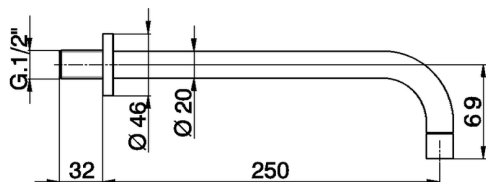

Spout COMPONENTS_ZA003251

MODEL **ZA003251**

Spout, 250 mm length, 1/2" M connection

AVAILABLE FINISHINGS

21 21 Chrome

2A 2A Satin Brushed Nickel

CHARACTERISTICS

2026-04-08