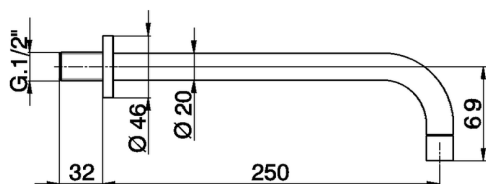

Spout COMPONENTS_ZA003251

MODEL **ZA003251**

Spout, 250 mm length, 1/2" M connection

AVAILABLE FINISHINGS

21 21 Chrome

2A 2A Satin Brushed Nickel

CHARACTERISTICS

2026-04-30