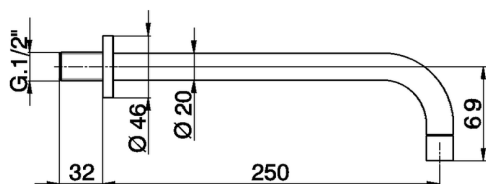

Spout COMPONENTS_ZA003251

MODEL **ZA003251**

Spout, 250 mm length, 1/2" M connection

AVAILABLE FINISHINGS

21 21 Chrome

2A 2A Satin Brushed Nickel

CHARACTERISTICS

2026-06-10