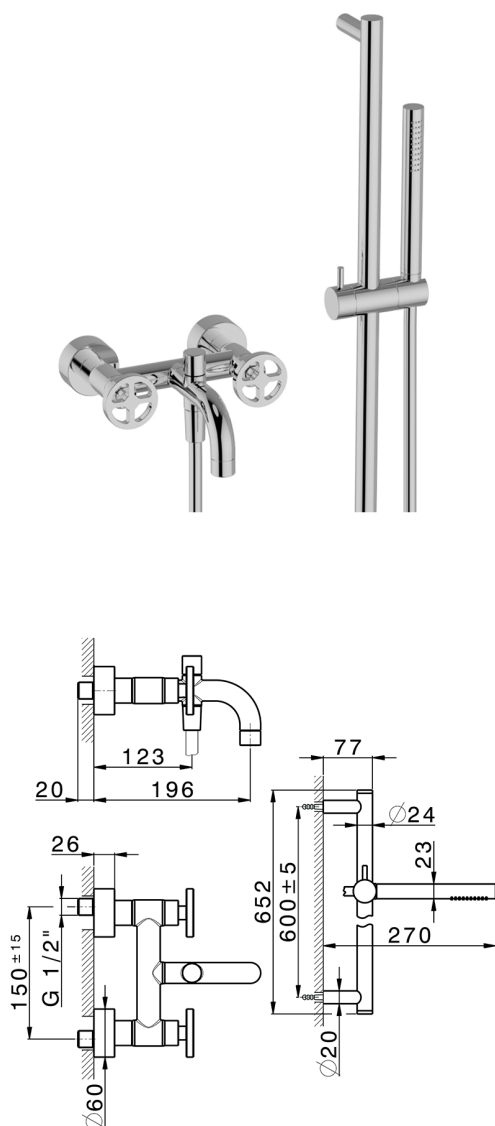

Bath mixer, with full equipment GRACE_MN000060

MODEL **MN000060**

Bath mixer, with full equipment, 60 cm Rail with slide bracket, 22,5 mm Brass One Spray handshower, 150 cm SUPREME smooth flexible hose

AVAILABLE FINISHINGS

-  **21** 21 Chrome
-  **2F** 2F Brushed Nickel
-  **2W** 2W Brushed Gold
-  **5H** 5H Dark Brass Brushed
-  **5L** 5L Brushed Black Titanium
-  **6T** 6T Chrome/Matt Black

CHARACTERISTICS

2025-01-06